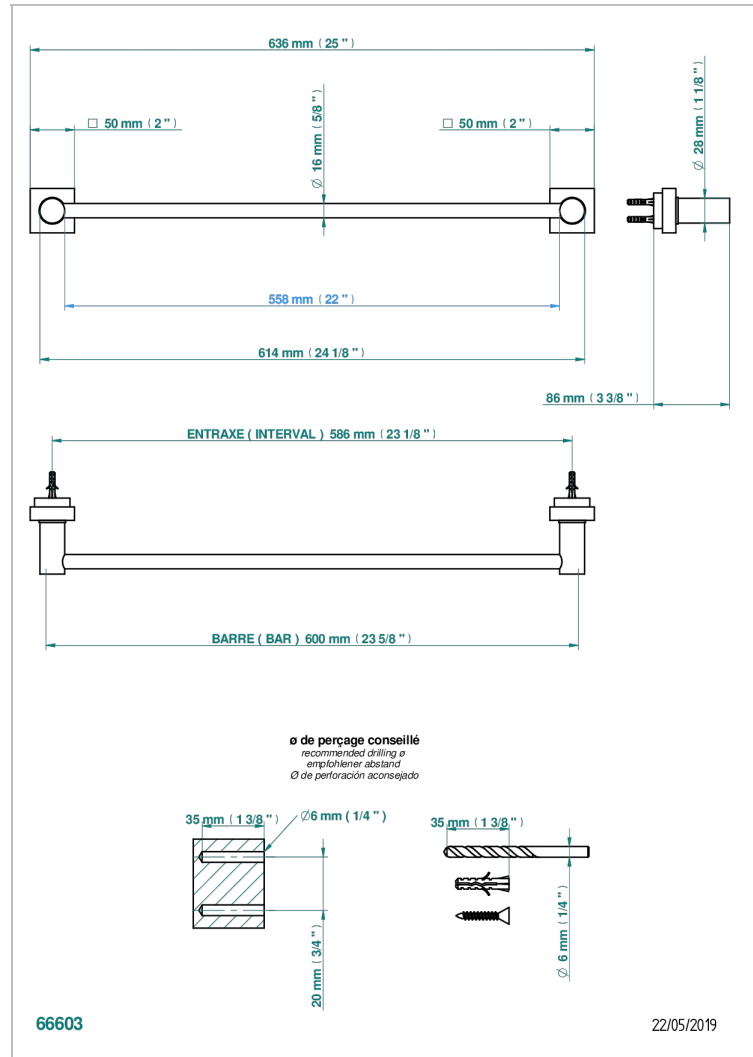

# MONTAIGNE VENUS WHITE MARBLE

G3V-514/60

Towel bar, 24" long

## CHARACTERISTIC

- Montaigne Vénus white marble
- Towel bar, 24" long