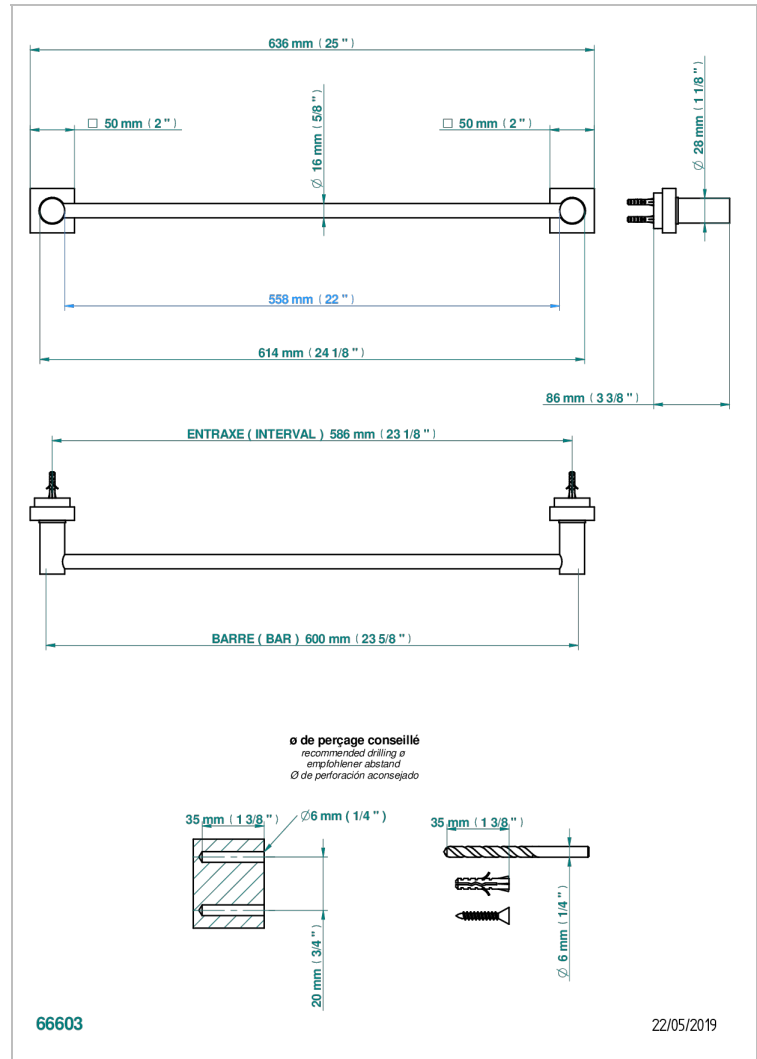

MONTAIGNE VENUS WHITE MARBLE

G3V-514/60

Single towel rail, fixed rail, length: 600 mm

CHARACTERISTIC

- Montaigne Venus white marble
- Single towel rail, fixed rail, length: 600 mm

AVAILABLE FINITIONS

Antique nickel - H28
Black ceram - D30
Blush PVD - H62
Brass color PVD - H49
Brown bronze color PVD - F33
Gold color PVD - H52