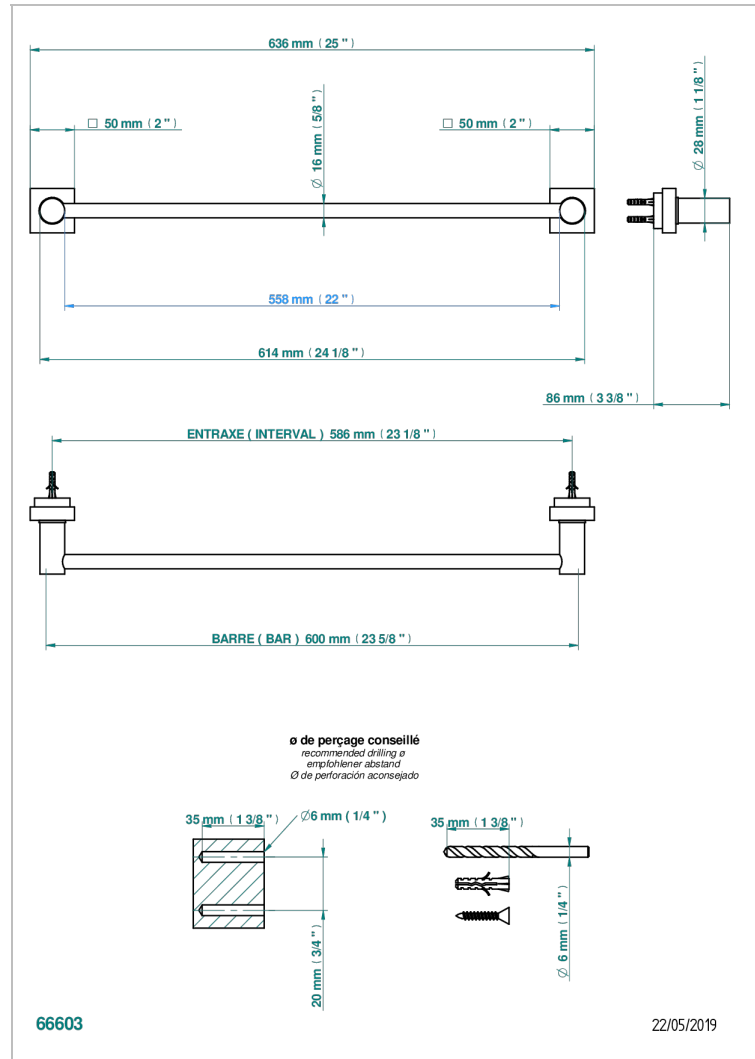

# MONTAIGNE VENUS WHITE MARBLE

G3V-514/60

Single towel rail, fixed rail, length: 600 mm

## CHARACTERISTIC

- Montaigne Venus white marble
- Single towel rail, fixed rail, length: 600 mm