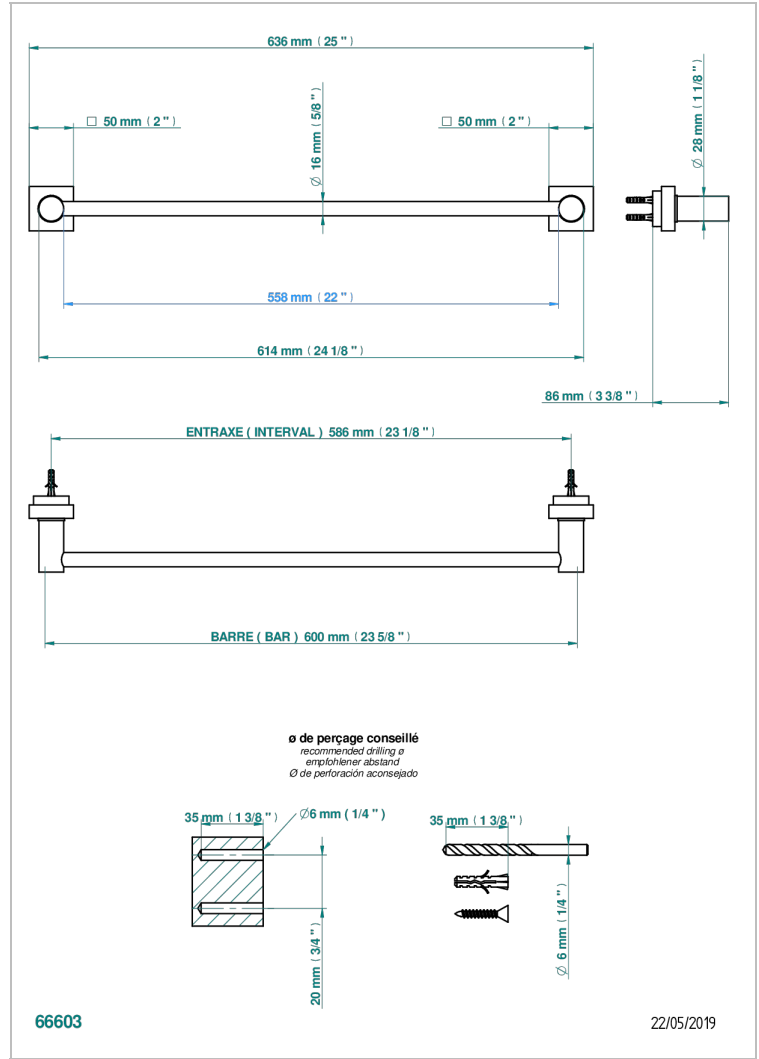

# MONTAIGNE VENUS WHITE MARBLE

G3V-514/60

Single towel rail, fixed rail, length: 600 mm

THG<sup>®</sup>  
PARIS

## CHARACTERISTIC

- Montaigne Venus white marble
- Single towel rail, fixed rail, length: 600 mm