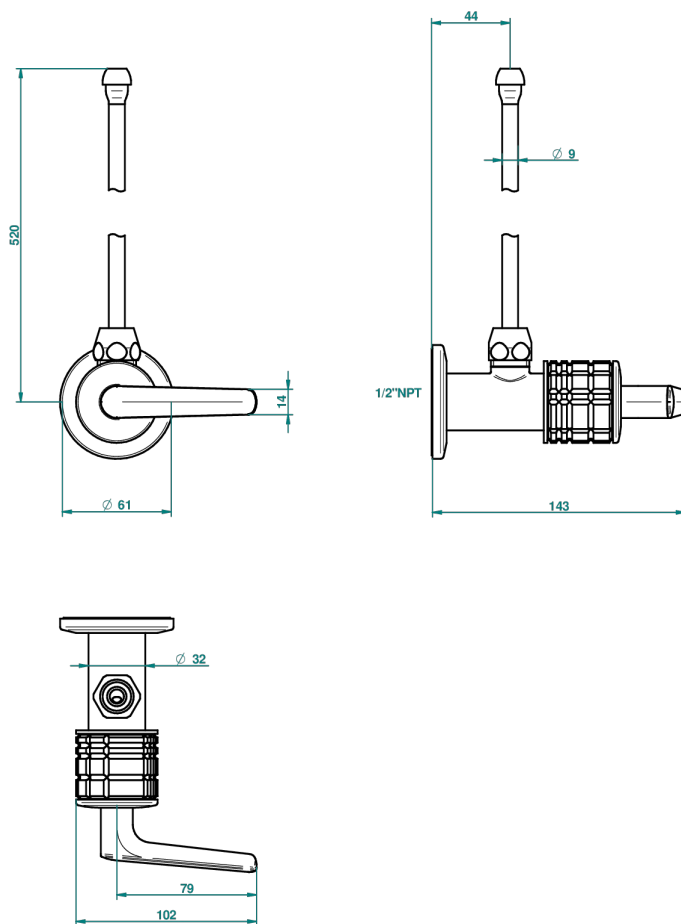

SYSTEM CRYSTAL WITH LEVER

G9K-181/SLA

Angle valve with 3/8 supply lavatory quick adaptor set

THG[®]
PARIS

66602

10/04/2018

CARACTERÍSTICAS

- System Crystal with lever
- Angle valve with 3/8 supply lavatory quick adaptor set

ACABADOS DISPONIBLES

Bronce claro - D01
Cerámica negra mate - D30
Cobre viejo mate - H07
Cromo - A02
Cromo mate - C02
Dorado - F01

Dorado mate - F07
Dorado pálido - F30
Dorado pálido mate (sin barniz) - F31
Níquel - B01
Níquel mate - C01
Níquel viejo - H28