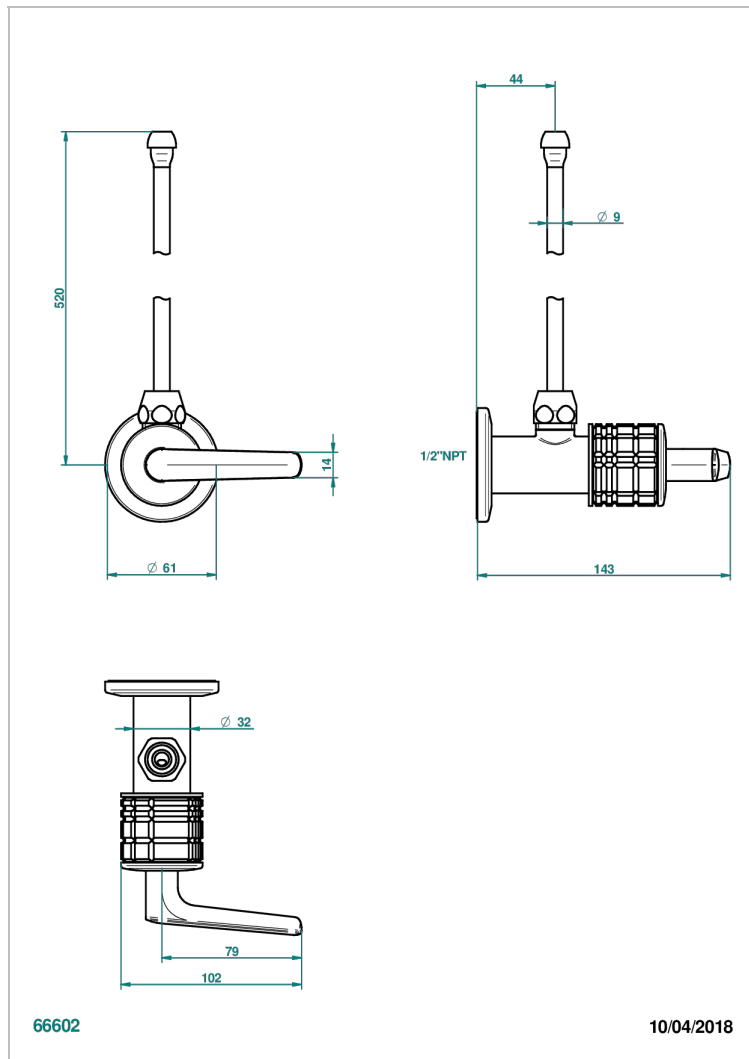

SYSTEM CRYSTAL WITH LEVER HANDLES

G9K-181/SLA

Angle supply valve with 3/8" adaptor set

CHARACTERISTIC

- System Crystal with lever handles
- Angle supply valve with 3/8" adaptor set

AVAILABLE FINITIONS

Black ceram - D30
Blush PVD - H62
Brass color PVD - H49
Brown bronze color PVD - F33
Chrome polished - A02
Copper antique matt, coated - H07