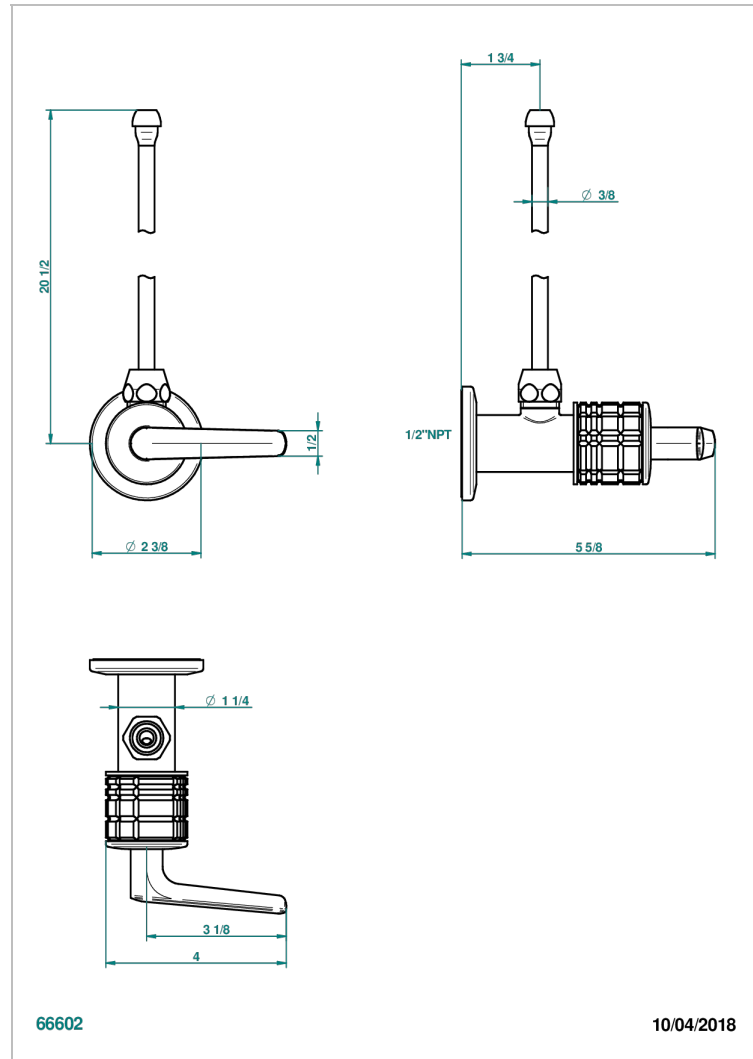

# SYSTEM CRYSTAL WITH LEVER

G9K-181/SLA

Angle valve with 3/8 supply lavatory quick adaptor set

THG<sup>®</sup>  
PARIS

## CARACTERÍSTICAS

- System Crystal with lever
- Angle valve with 3/8 supply lavatory quick adaptor set