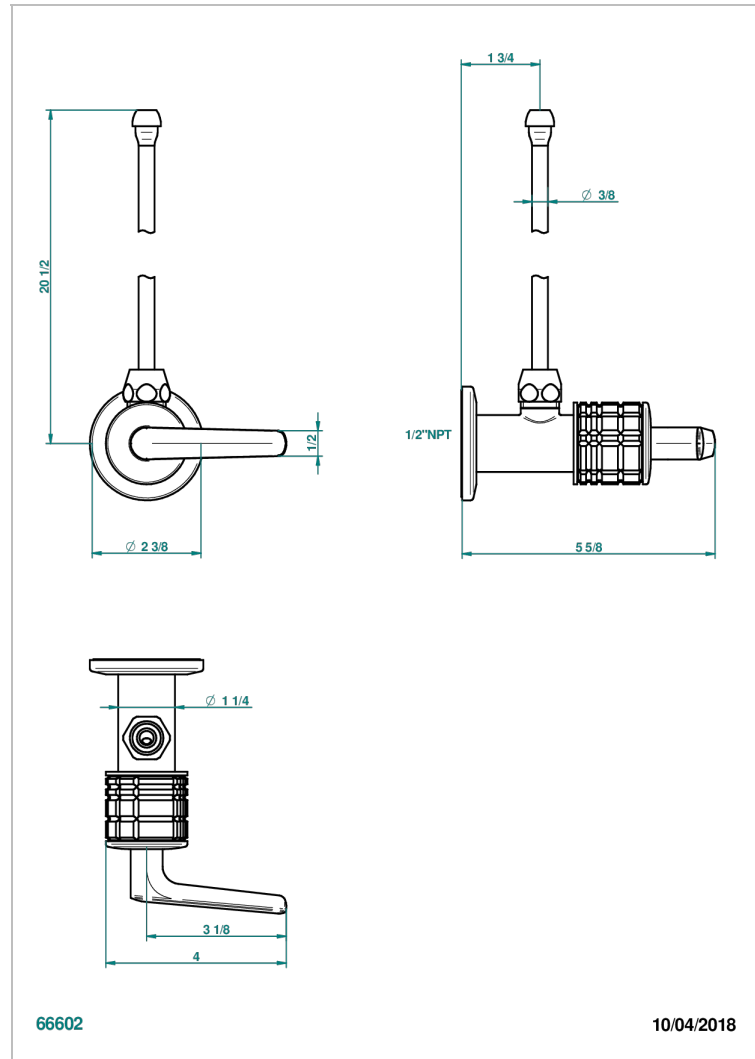

SYSTEM CRYSTAL WITH LEVER HANDLES

G9K-181/SLA

Angle supply valve with 3/8" adaptor set

CHARACTERISTIC

- System Crystal with lever handles
- Angle supply valve with 3/8" adaptor set

AVAILABLE FINITIONS

Black ceram - D30
Blush PVD - H62
Brass color PVD - H49
Brown bronze color PVD - F33
Chrome polished - A02
Copper antique matt, coated - H07

Matt nickel (American satin) - C01
Matt nickel color PVD - H56
Nickel antique / Sovereign - H28
Nickel color PVD - H55
Nickel polished - B01
Soft gold - F30

Soft matt gold - F31
Umber PVD - H66