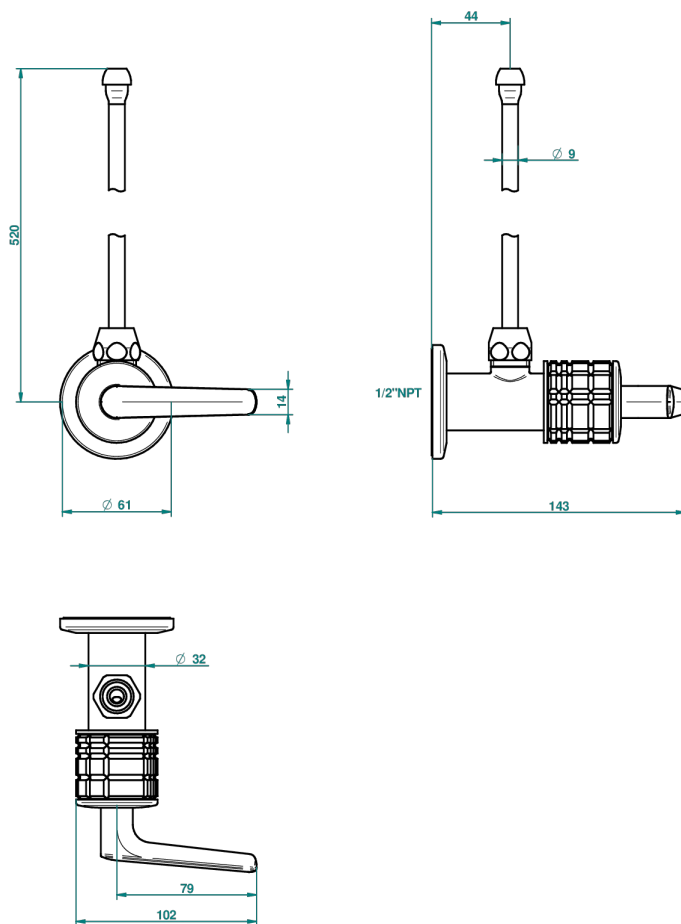

SYSTEM HOWLITE WITH LEVER HANDLES

G9H-181/SLA

Angle supply valve with 3/8" adaptor set

66601

10/04/2018

CHARACTERISTIC

- System Howlite with lever handles
- Angle supply valve with 3/8" adaptor set

AVAILABLE FINITIONS