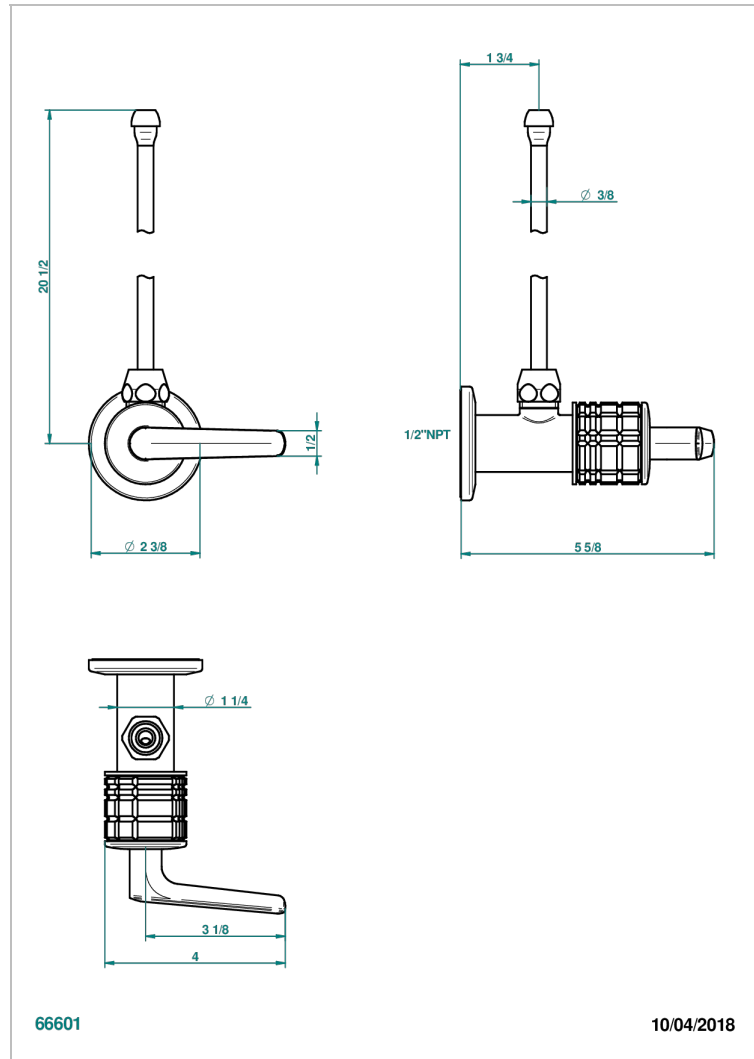

SYSTEM HOWLITE WITH LEVER HANDLES

G9H-181/SLA

Angle supply valve with 3/8" adaptor set

CHARACTERISTIC

- System Howlite with lever handles
- Angle supply valve with 3/8" adaptor set

AVAILABLE FINITIONS

Black ceram - D30
Blush PVD - H62
Brass color PVD - H49
Brown bronze color PVD - F33
Chrome polished - A02
Copper antique matt, coated - H07

Matt nickel (American satin) - C01
Matt nickel color PVD - H56
Nickel antique / Sovereign - H28
Nickel color PVD - H55
Nickel polished - B01
Soft gold - F30

Soft matt gold - F31
Umber PVD - H66