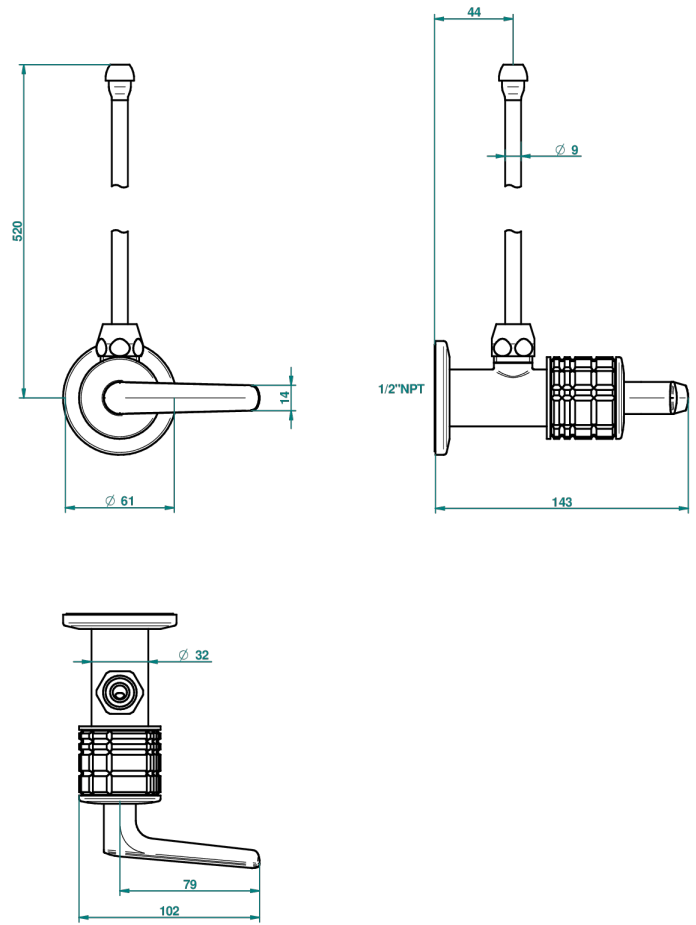

SYSTEM SQUARED METAL WITH LEVER

G9F-181/SLA

Angle valve with 3/8 supply lavatory quick adaptor set

THG[®]
PARIS

66600

10/04/2018

CARACTERÍSTICAS

- System Squared Metal with lever
- Angle valve with 3/8 supply lavatory quick adaptor set

ACABADOS DISPONIBLES

Bronce claro - D01
Cerámica negra mate - D30
Cobre viejo mate - H07
Cromo - A02
Cromo mate - C02
Dorado - F01

Dorado mate - F07
Dorado pálido - F30
Dorado pálido mate (sin barniz) - F31
Níquel - B01
Níquel mate - C01
Níquel viejo - H28