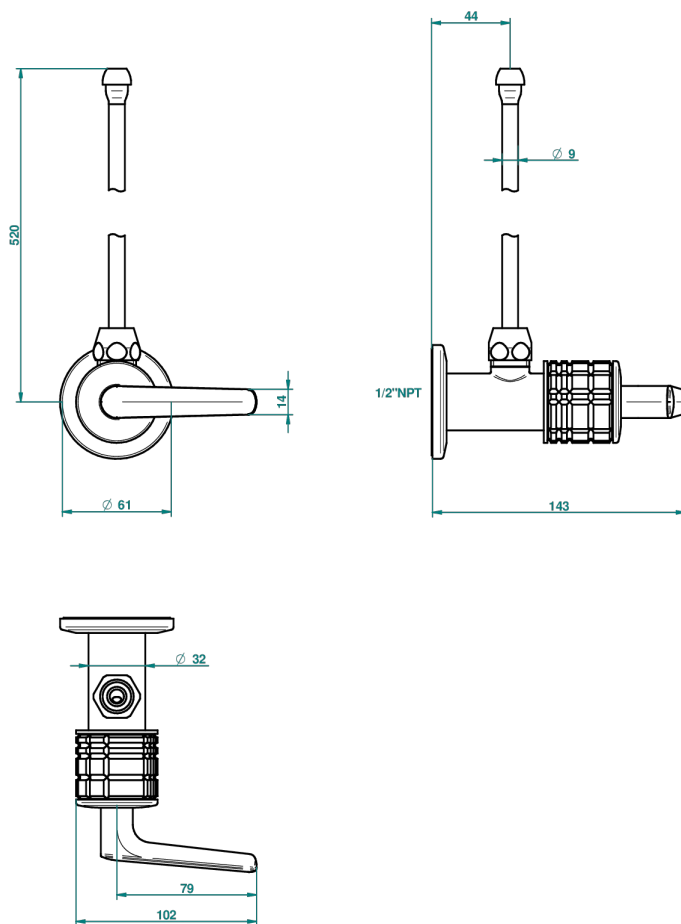

SYSTEM SQUARED METAL WITH LEVER HANDLES

G9F-181/SLA

Angle supply valve with 3/8" adaptor set

66600

10/04/2018

CHARACTERISTIC

- System Squared Metal with lever handles
- Angle supply valve with 3/8" adaptor set