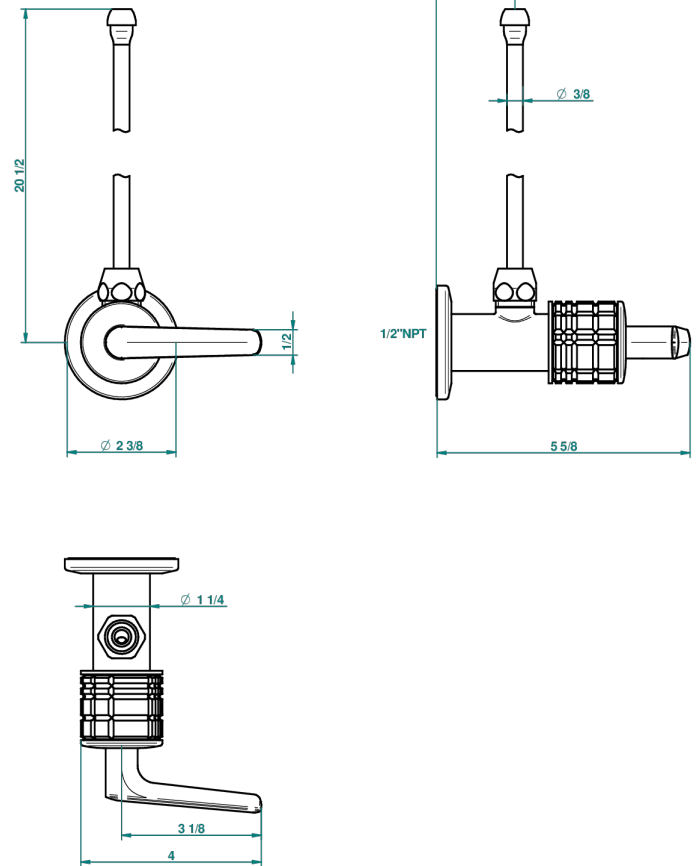

SYSTEM SQUARED METAL WITH LEVER

G9F-181/SLA

Angle valve with 3/8 supply lavatory quick adaptor set

THG[®]
PARIS

66600

10/04/2018

CARACTERÍSTICAS

- System Squared Metal with lever
- Angle valve with 3/8 supply lavatory quick adaptor set

ACABADOS DISPONIBLES

Bronce claro - D01
Cerámica negra mate - D30
Cobre viejo mate - H07
Cromo - A02
Cromo mate - C02
Dorado - F01

Dorado mate - F07
Dorado pálido - F30
Dorado pálido mate (sin barniz) - F31
Níquel - B01
Níquel mate - C01
Níquel viejo - H28