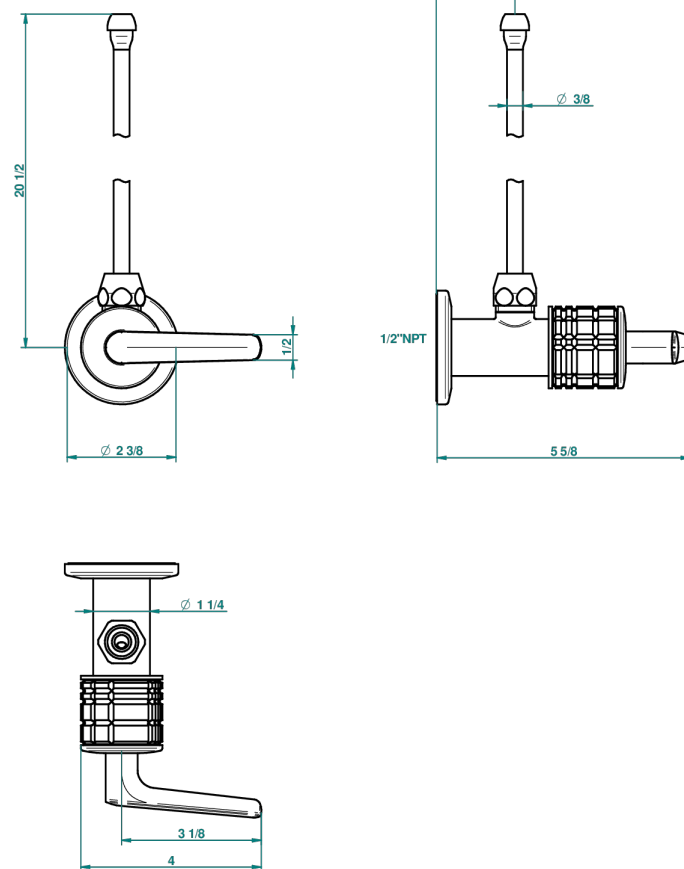

SYSTEM SQUARED METAL WITH LEVER HANDLES

G9F-181/SLA

Angle supply valve with 3/8" adaptor set

66600

10/04/2018

CHARACTERISTIC

- System Squared Metal with lever handles
- Angle supply valve with 3/8" adaptor set