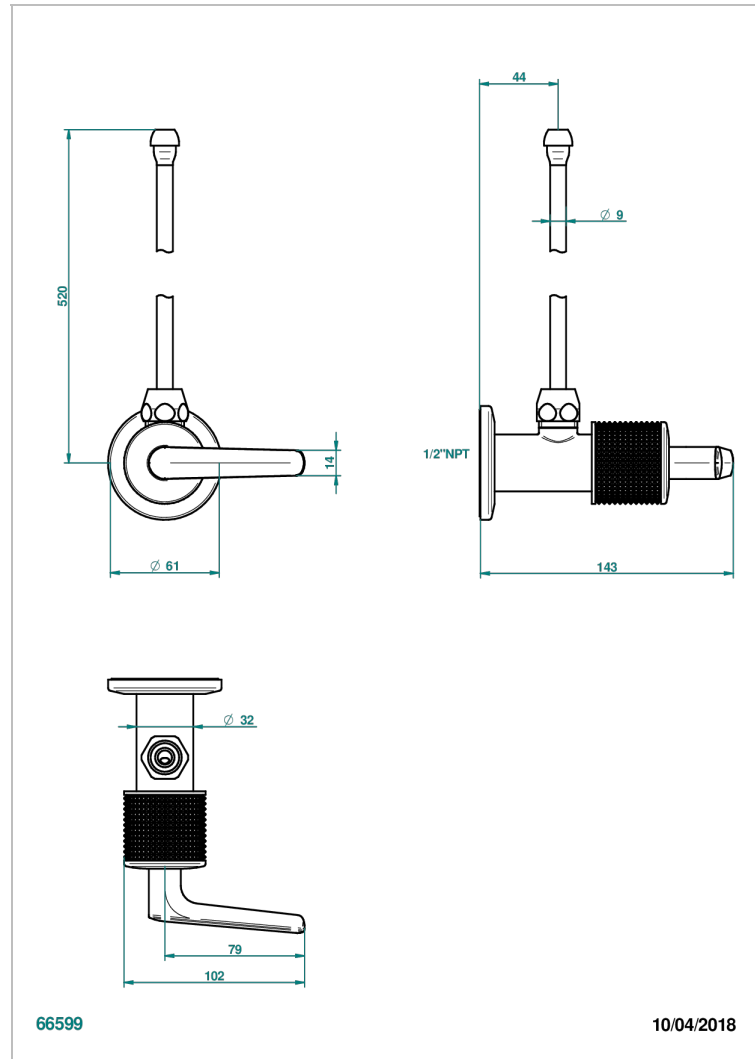

SYSTEM DIAMOND METAL WITH LEVER

G9D-181/SLA

Angle valve with 3/8 supply lavatory quick adaptor set

THG[®]
PARIS

66599

10/04/2018

CARACTERÍSTICAS

- System Diamond Metal with lever
- Angle valve with 3/8 supply lavatory quick adaptor set