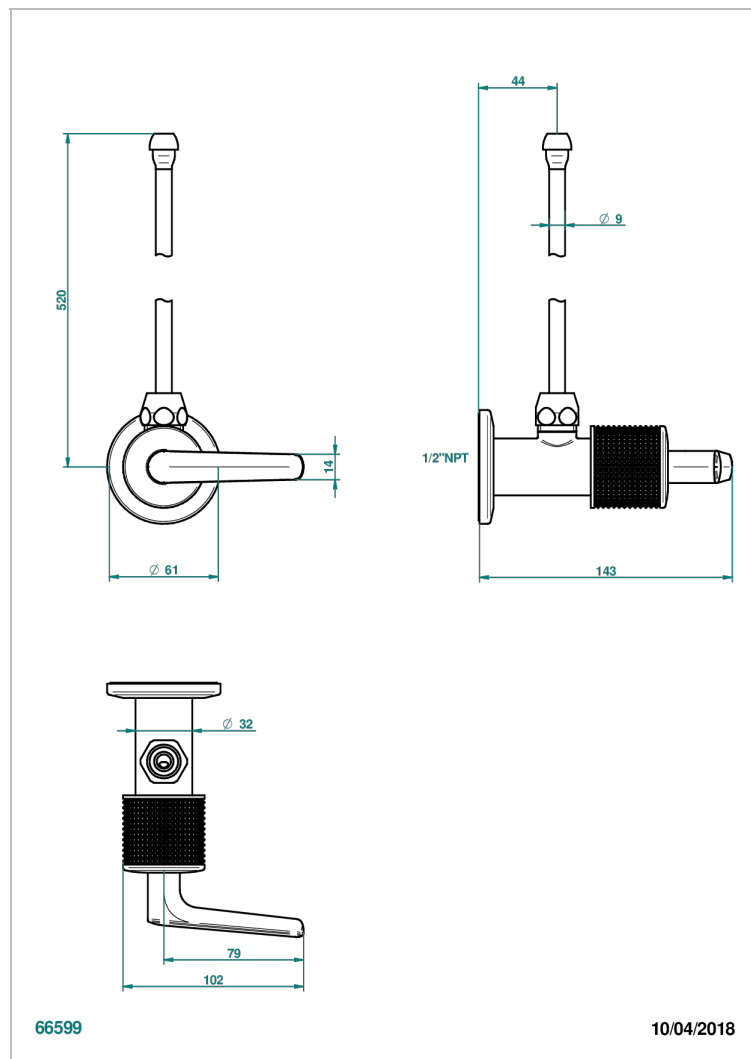

# SYSTEM DIAMOND METAL WITH LEVER HANDLES

G9D-181/SLA

Angle supply valve with 3/8" adaptor set

## CHARACTERISTIC

- System Diamond Metal with lever handles
- Angle supply valve with 3/8" adaptor set