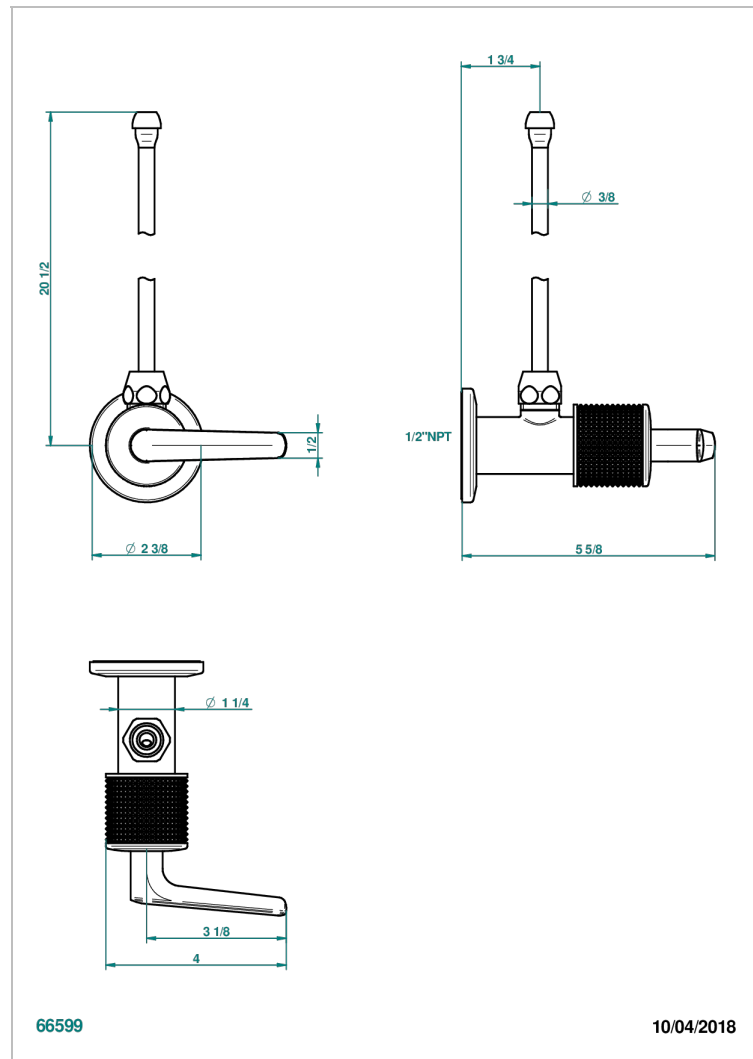

SYSTEM DIAMOND METAL WITH LEVER

G9D-181/SLA

Angle valve with 3/8 supply lavatory quick adaptor set

THG[®]
PARIS

66599

10/04/2018

CARACTERÍSTICAS

- System Diamond Metal with lever
- Angle valve with 3/8 supply lavatory quick adaptor set

ACABADOS DISPONIBLES

Bronce claro - D01
Cerámica negra mate - D30
Cobre viejo mate - H07
Cromo - A02
Cromo mate - C02
Dorado - F01

Dorado mate - F07
Dorado pálido - F30
Dorado pálido mate (sin barniz) - F31
Níquel - B01
Níquel mate - C01
Níquel viejo - H28