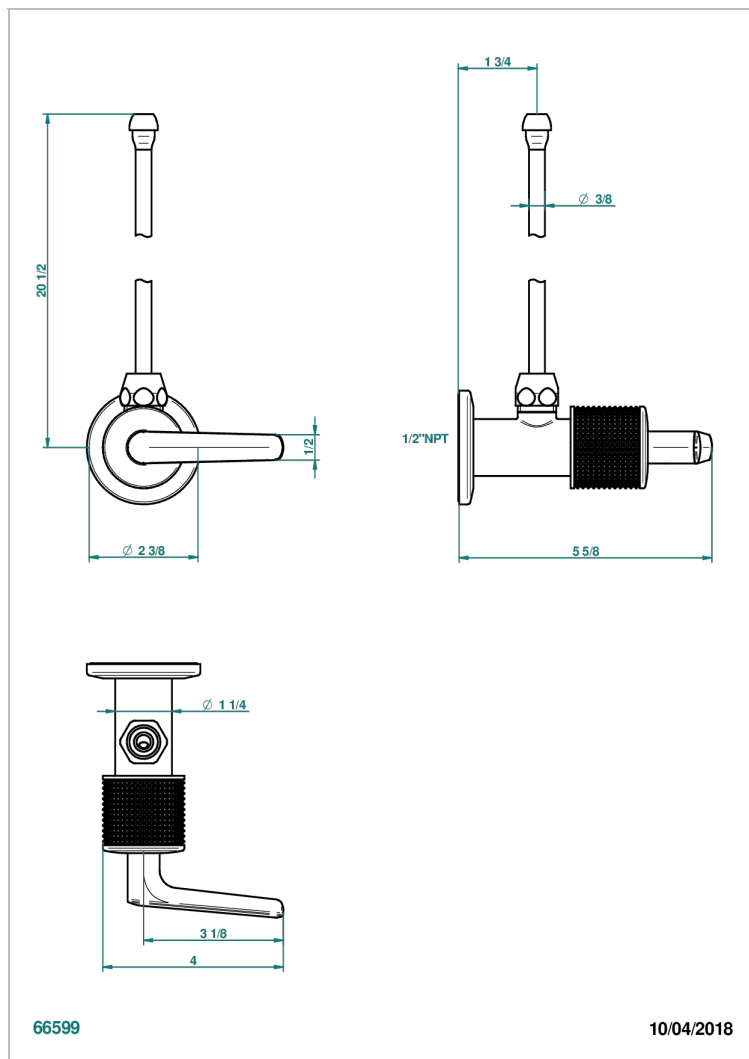

SYSTEM DIAMOND METAL WITH LEVER HANDLES

G9D-181/SLA

Angle supply valve with 3/8" adaptor set

66599

10/04/2018

CHARACTERISTIC

- System Diamond Metal with lever handles
- Angle supply valve with 3/8" adaptor set