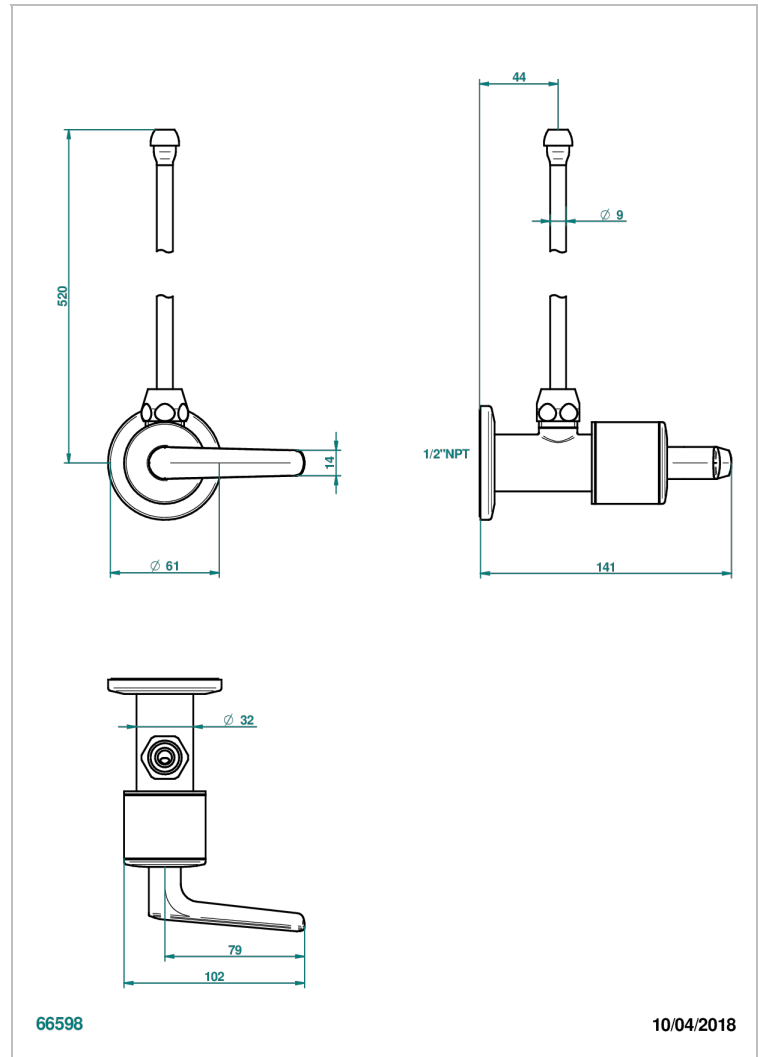

SYSTEM SMOOTH METAL WITH LEVER

G9B-181/SLA

Angle valve with 3/8 supply lavatory quick adaptor set

THG[®]
PARIS

CARACTERÍSTICAS

- System Smooth Metal with lever
- Angle valve with 3/8 supply lavatory quick adaptor set

ACABADOS DISPONIBLES

Bronce claro - D01
Cerámica negra mate - D30
Cobre viejo mate - H07
Cromo - A02
Cromo mate - C02
Dorado - F01

Dorado mate - F07
Dorado pálido - F30
Dorado pálido mate (sin barniz) - F31
Níquel - B01
Níquel mate - C01
Níquel viejo - H28