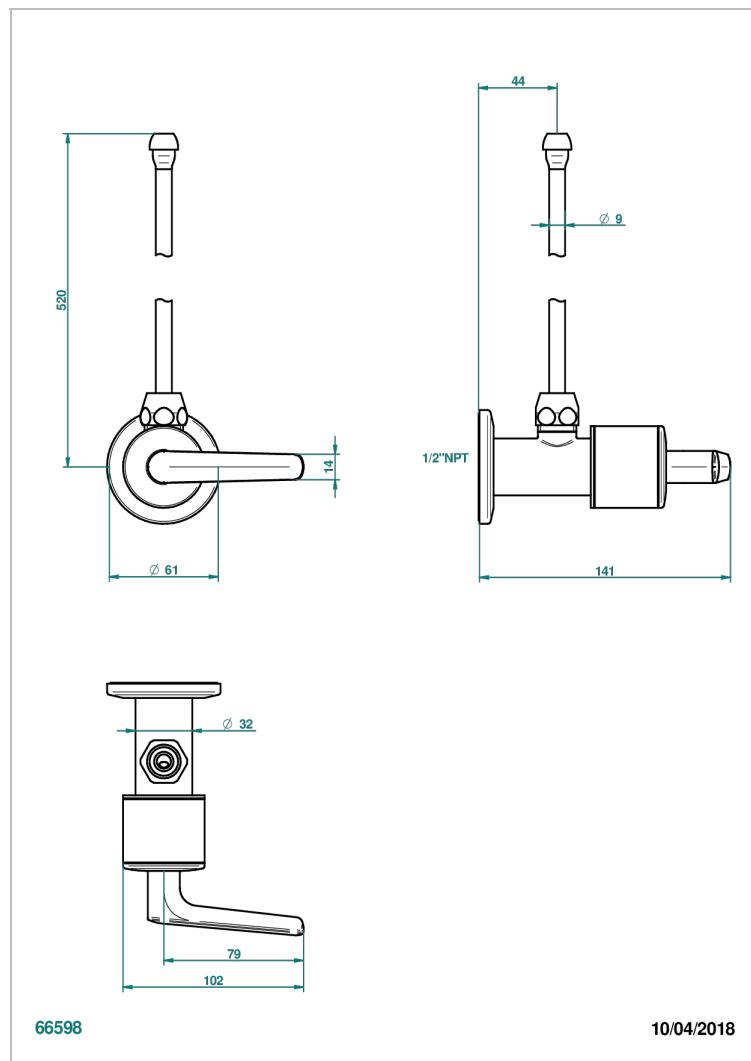

SYSTEM SMOOTH METAL WITH LEVER HANDLES

G9B-181/SLA

Angle supply valve with 3/8" adaptor set

CHARACTERISTIC

- System Smooth Metal with lever handles
- Angle supply valve with 3/8" adaptor set

AVAILABLE FINITIONS