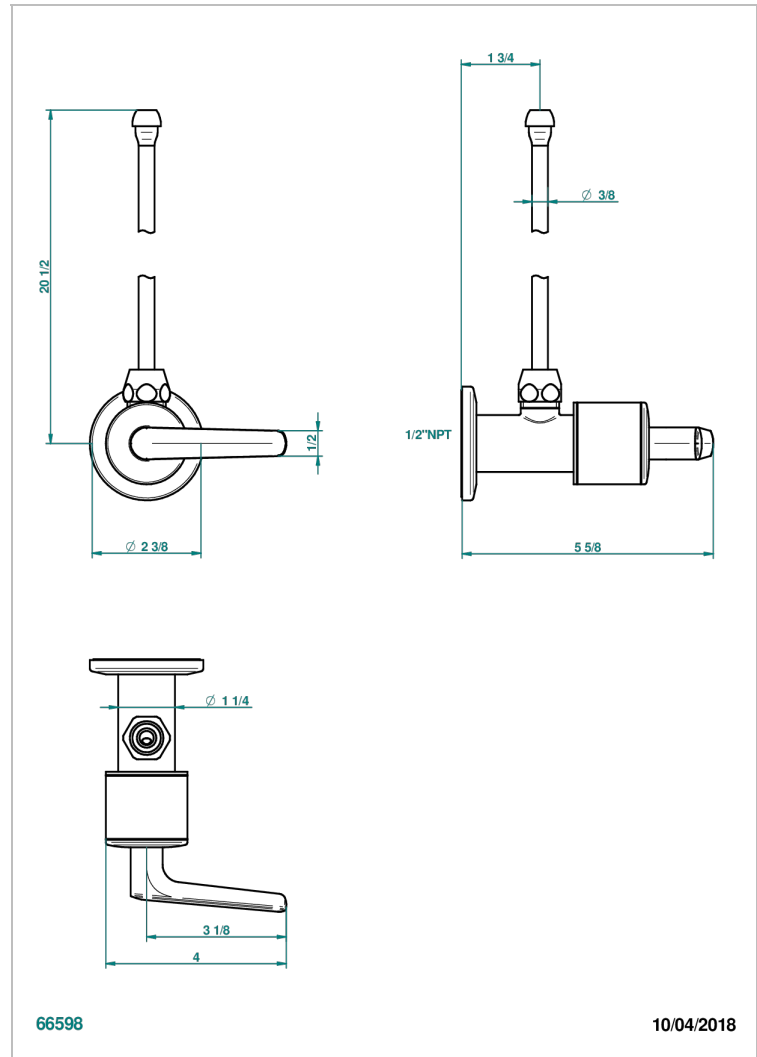

# SYSTEM SMOOTH METAL WITH LEVER

G9B-181/SLA

Angle valve with 3/8 supply lavatory quick adaptor set

THG<sup>®</sup>  
PARIS

## CARACTERÍSTICAS

- System Smooth Metal with lever
- Angle valve with 3/8 supply lavatory quick adaptor set