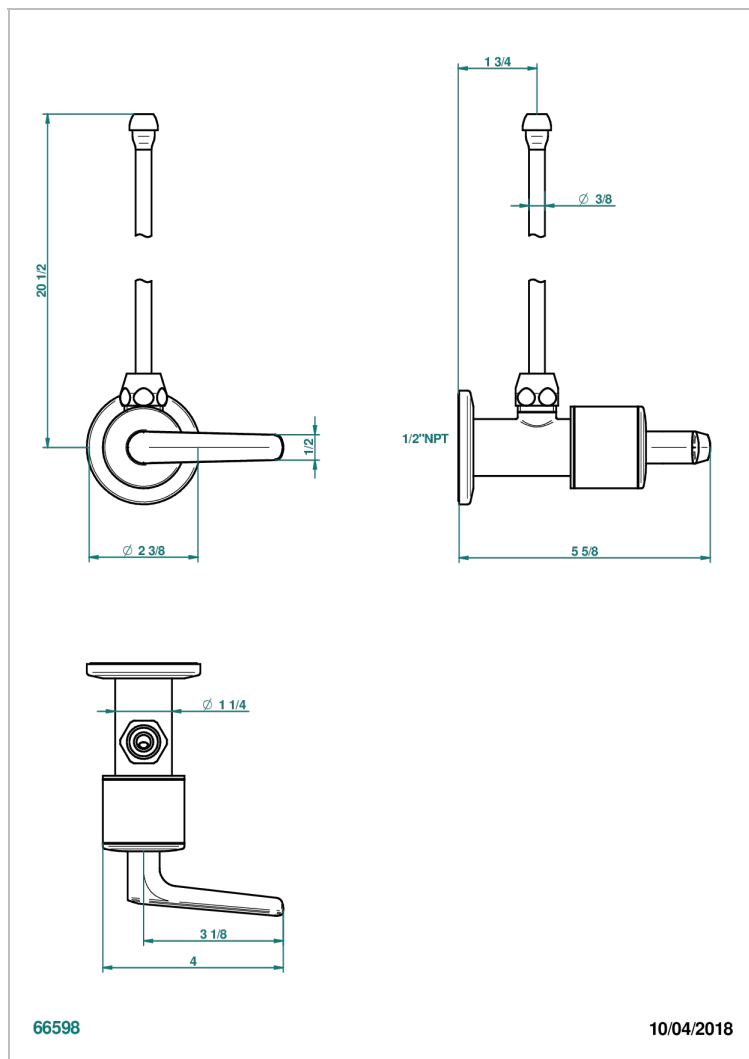

# SYSTEM SMOOTH METAL WITH LEVER HANDLES

G9B-181/SLA

Angle supply valve with 3/8" adaptor set

## CHARACTERISTIC

- System Smooth Metal with lever handles
- Angle supply valve with 3/8" adaptor set