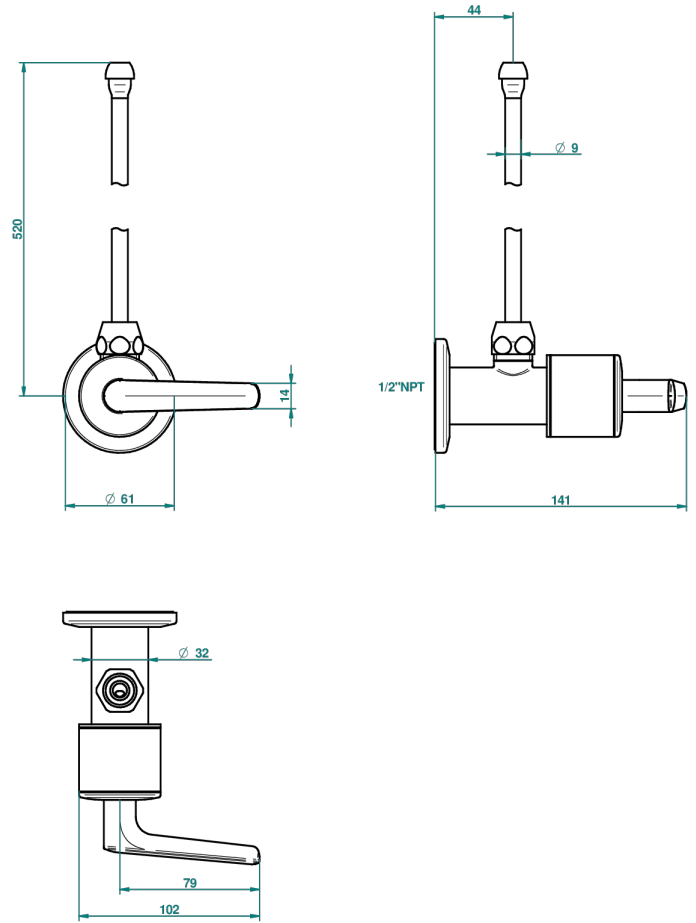

BONDI WITH LEVER

G7G-181/SLA

Angle valve with 3/8 supply lavatory quick adaptor set

THG[®]
PARIS

66598

10/04/2018

CARACTERÍSTICAS

- Bondi with lever
- Angle valve with 3/8 supply lavatory quick adaptor set