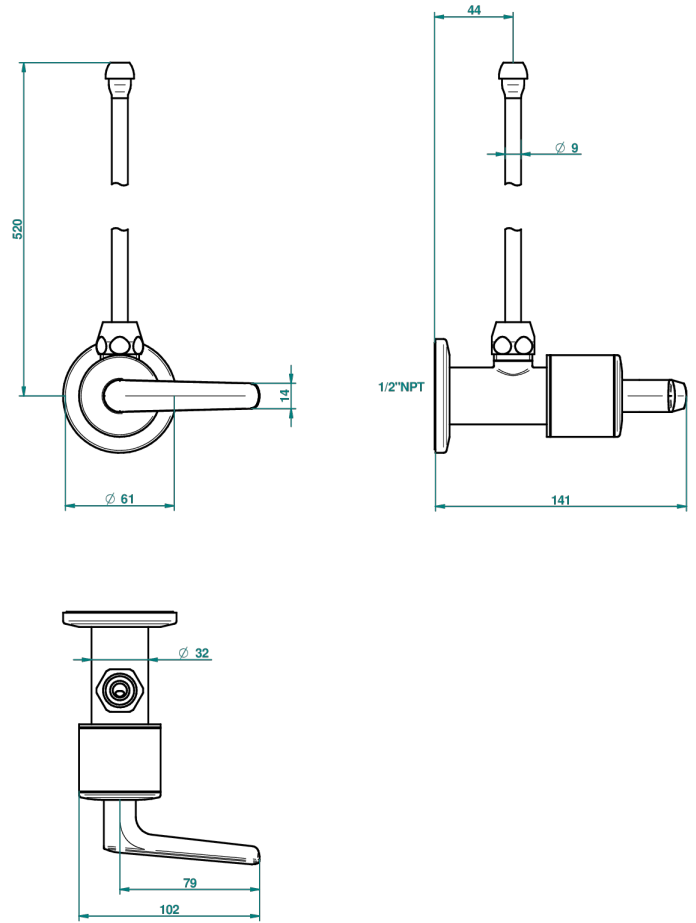

BONDI WITH LEVER HANDLES

G7G-181/SLA

Angle supply valve with 3/8" adaptor set

THG[®]
PARIS

66598

10/04/2018

CHARACTERISTIC

- Bondi with lever handles
- Angle supply valve with 3/8" adaptor set