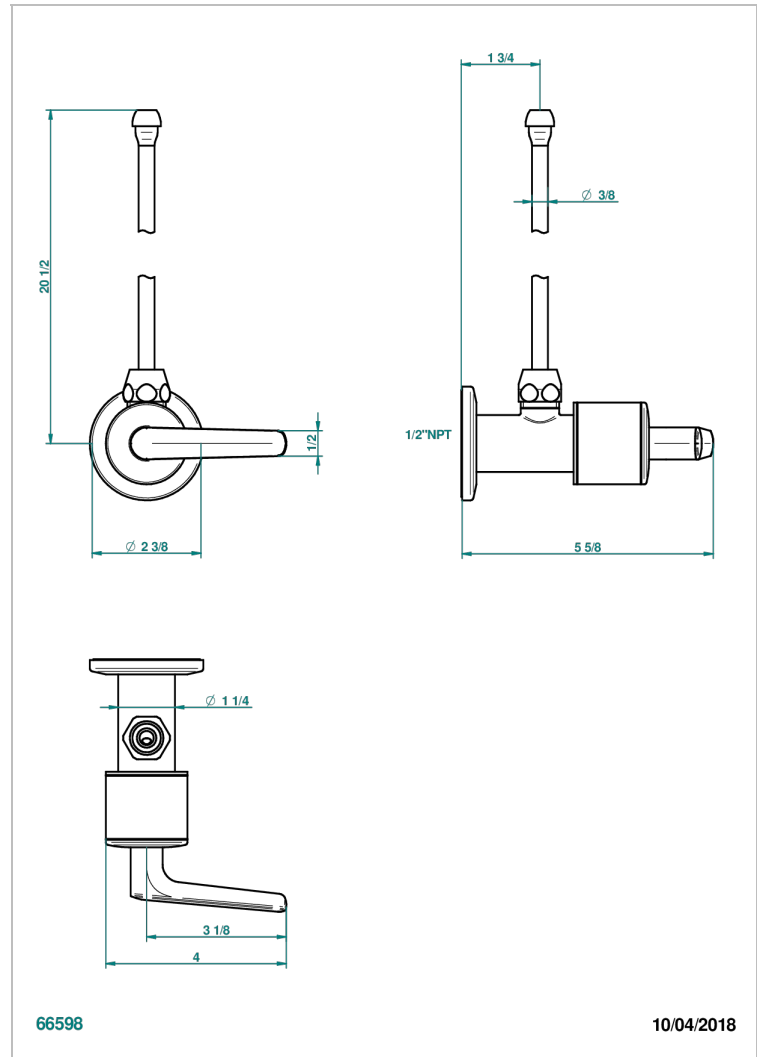

BONDI WITH LEVER

G7G-181/SLA

Angle valve with 3/8 supply lavatory quick adaptor set

THG[®]
PARIS

CARACTERÍSTICAS

- Bondi with lever
- Angle valve with 3/8 supply lavatory quick adaptor set

ACABADOS DISPONIBLES