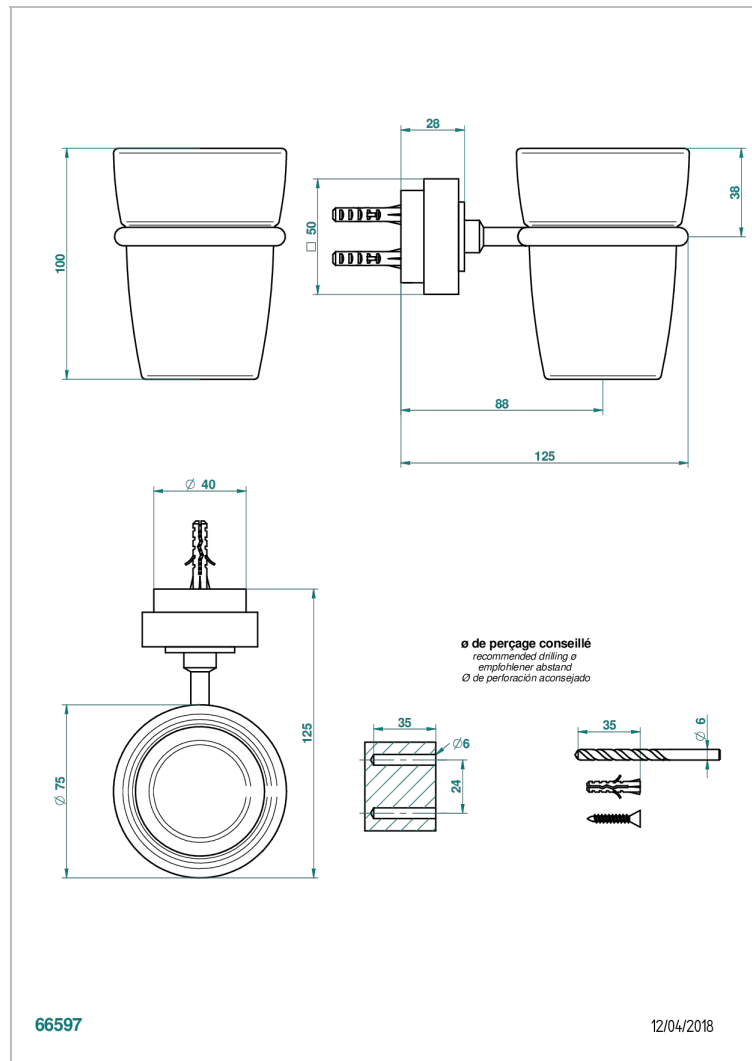

# MONTAIGNE VENUS WHITE MARBLE WITH LEVER HANDLES

G3W-536

Wall mounted glass tumbler and holder

## CHARACTERISTIC

- Montaigne Venus white marble with lever handles
- Wall mounted glass tumbler and holder