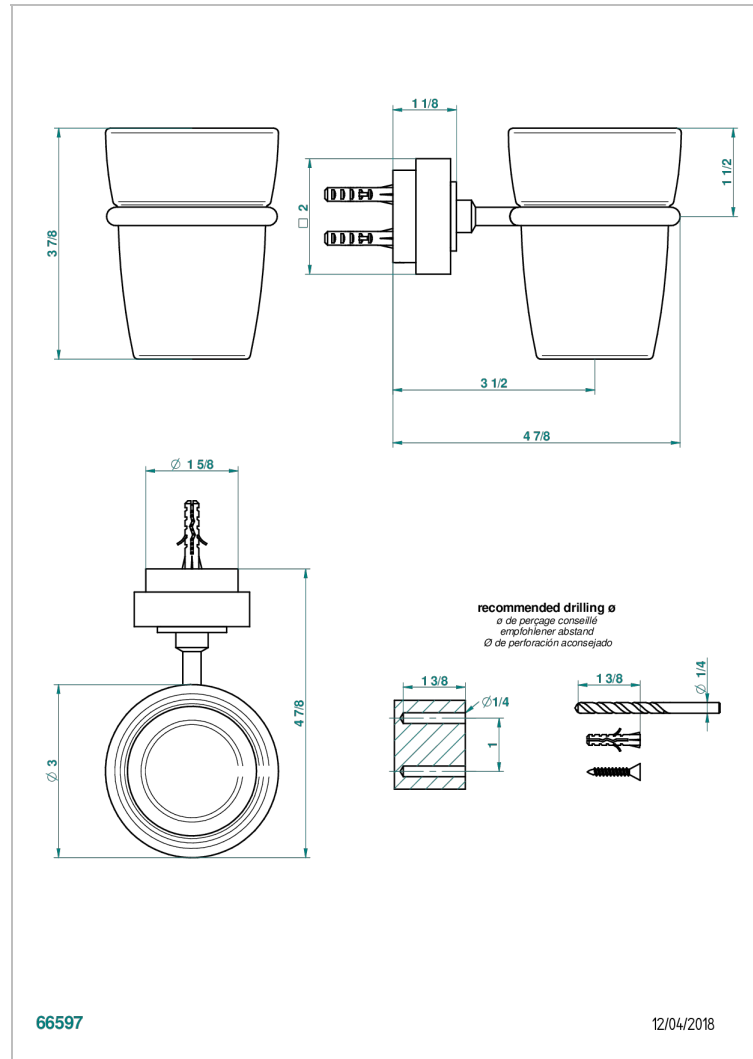

MONTAIGNE VENUS WHITE MARBLE WITH LEVER HANDLES

G3W-536

Wall mounted glass tumbler and holder

66597

12/04/2018

CHARACTERISTIC

- Montaigne Venus white marble with lever handles
- Wall mounted glass tumbler and holder