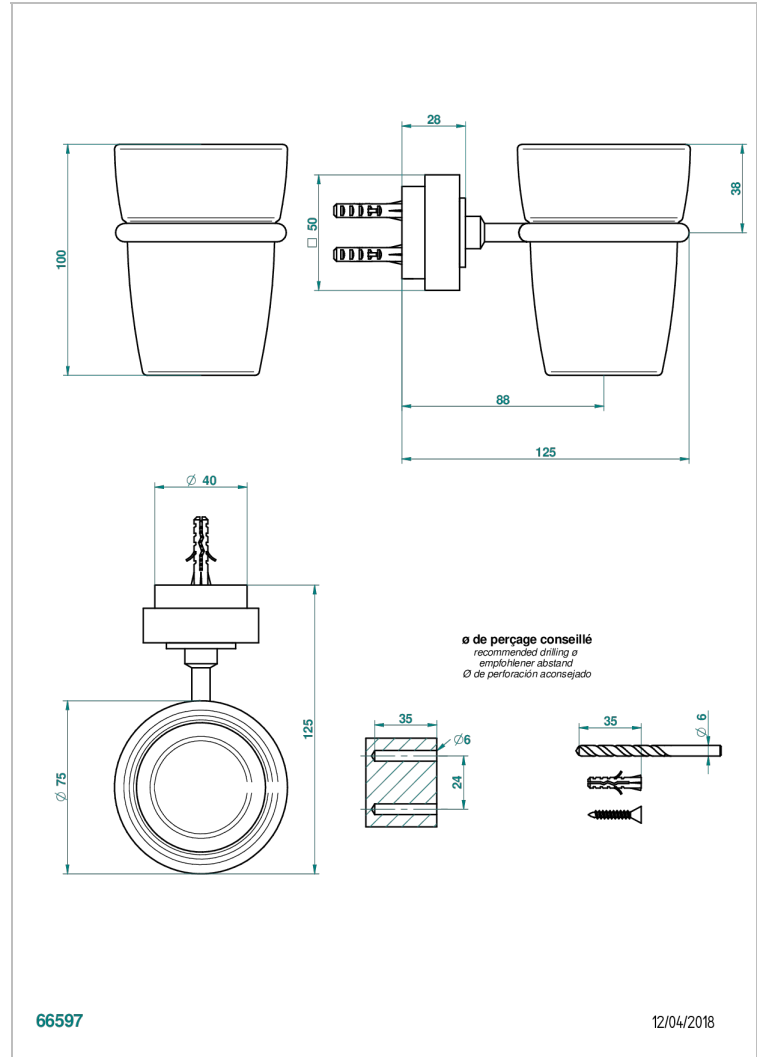

# MONTAIGNE VENUS WHITE MARBLE WITH LEVER HANDLES

G3W-536

Wall mounted glass tumbler and holder

## CHARACTERISTIC

- Montaigne Venus white marble with lever handles
- Wall mounted glass tumbler and holder