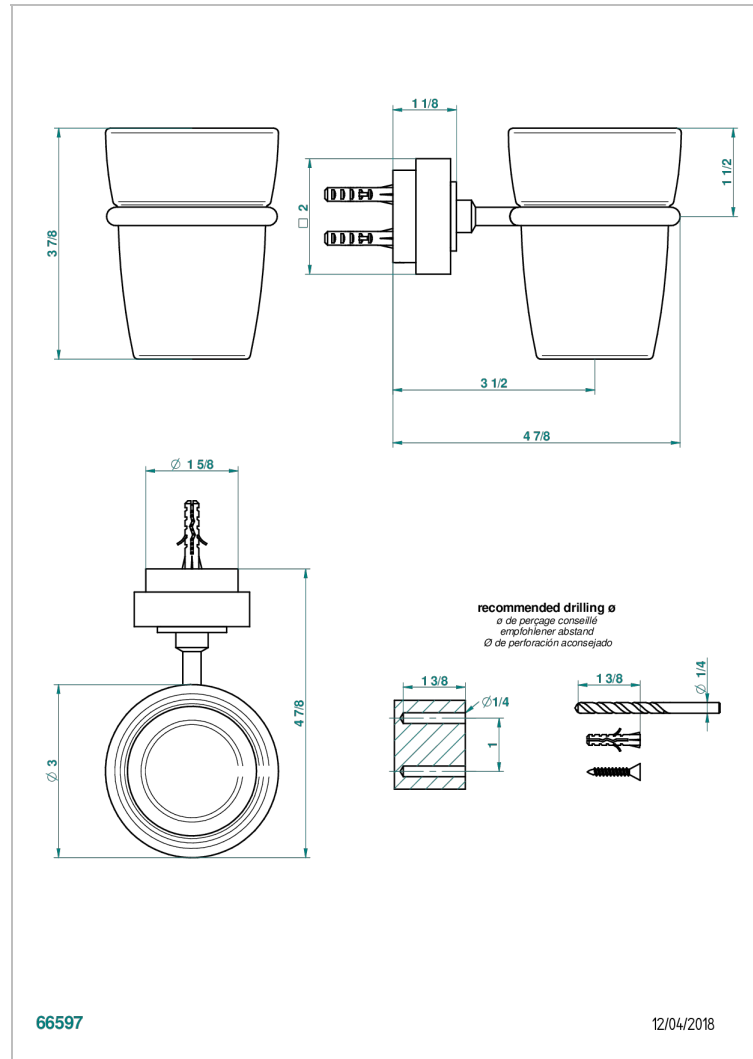

# MONTAIGNE VENUS WHITE MARBLE WITH LEVER HANDLES

G3W-536

Wall mounted glass tumbler and holder

## CHARACTERISTIC

- Montaigne Venus white marble with lever handles
- Wall mounted glass tumbler and holder