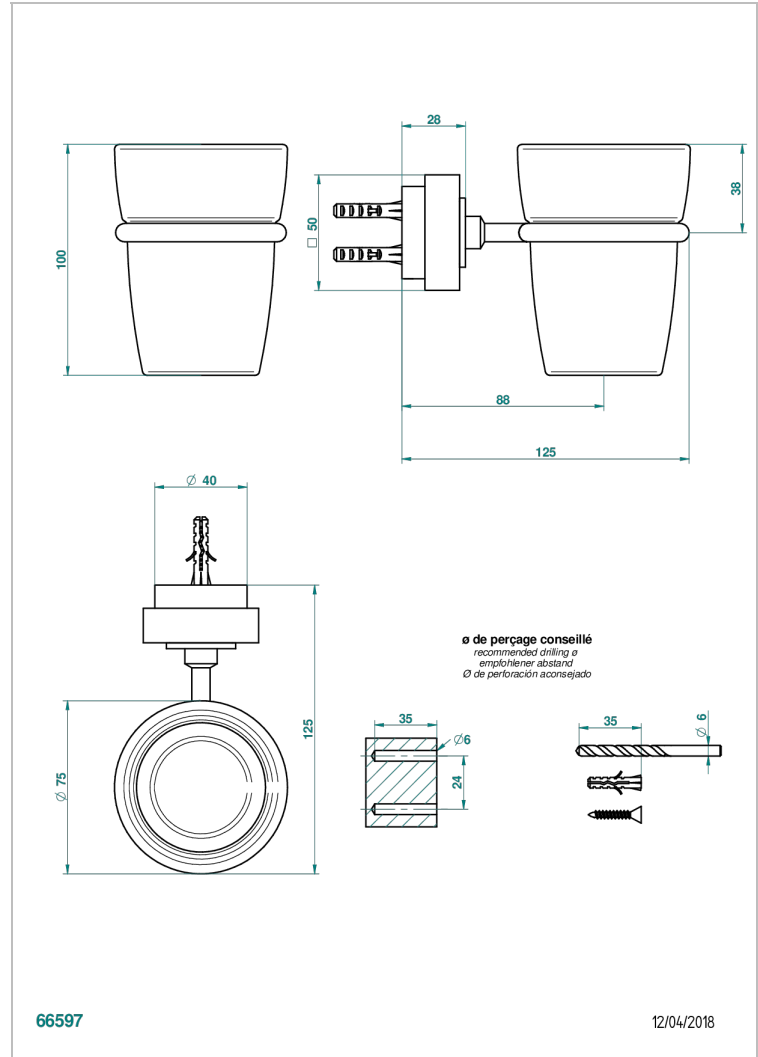

MONTAIGNE VENUS WHITE MARBLE WITH LEVER HANDLES

THG[®]
PARIS

G3W-536

壁挂式杯架，带杯子

特色

- Montaigne Venus white marble with lever handles
- 壁挂式杯架，带杯子

可选饰面

Black ceram - D30
Blush PVD - H62
Graphite PVD - H64
Matt Umber PVD - H67
Matt blush PVD - H60
Matt graphite PVD - H65