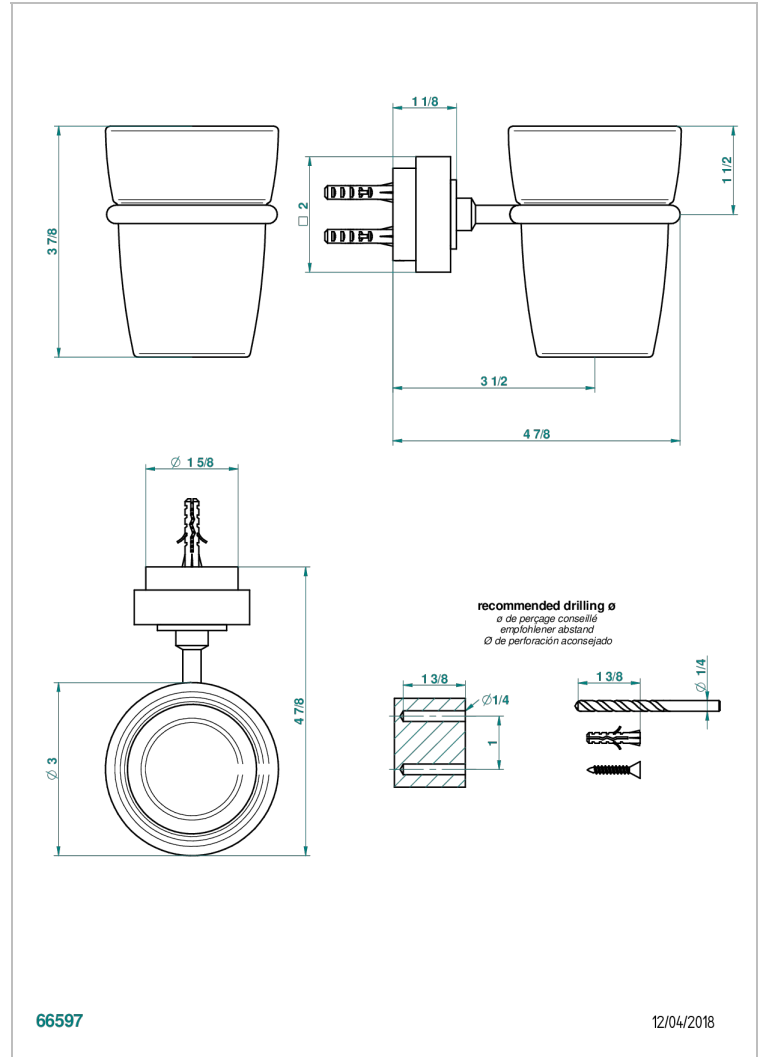

MONTAIGNE VENUS WHITE MARBLE WITH LEVER HANDLES

G3W-536

壁挂式杯架，带杯子

特色

- Montaigne Venus white marble with lever handles
- 壁挂式杯架，带杯子

可选饰面

Black ceram - D30
Blush PVD - H62
Graphite PVD - H64
Matt Umber PVD - H67
Matt blush PVD - H60
Matt graphite PVD - H65