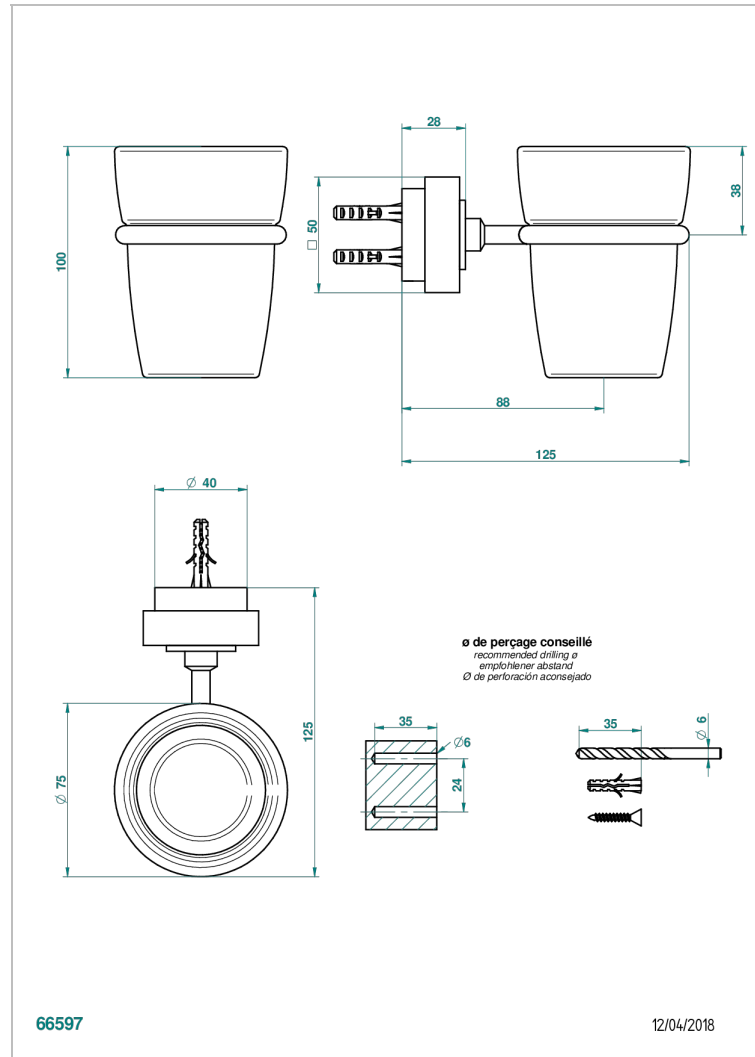

# MONTAIGNE VENUS WHITE MARBLE

G3V-536

Tumbler holder, wall mounted

## CHARACTERISTIC

- Montaigne Vénus white marble
- Tumbler holder, wall mounted