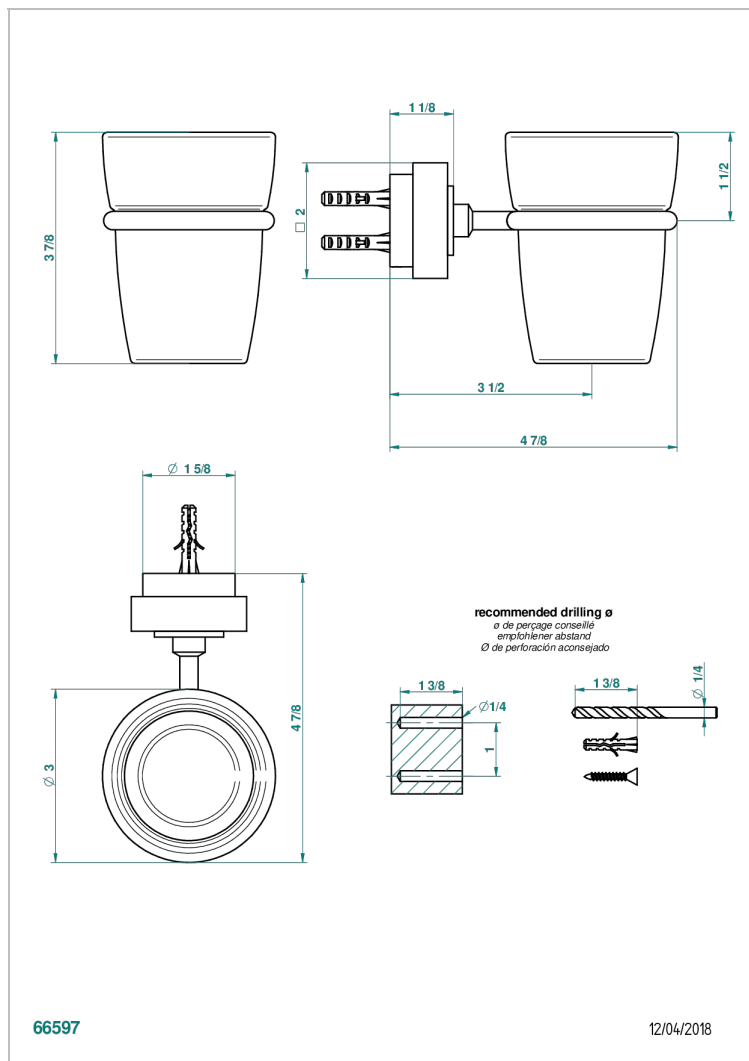

# MONTAIGNE VENUS WHITE MARBLE

G3V-536

Tumbler holder, wall mounted

66597

12/04/2018

## CHARACTERISTIC

- Montaigne Vénus white marble
- Tumbler holder, wall mounted