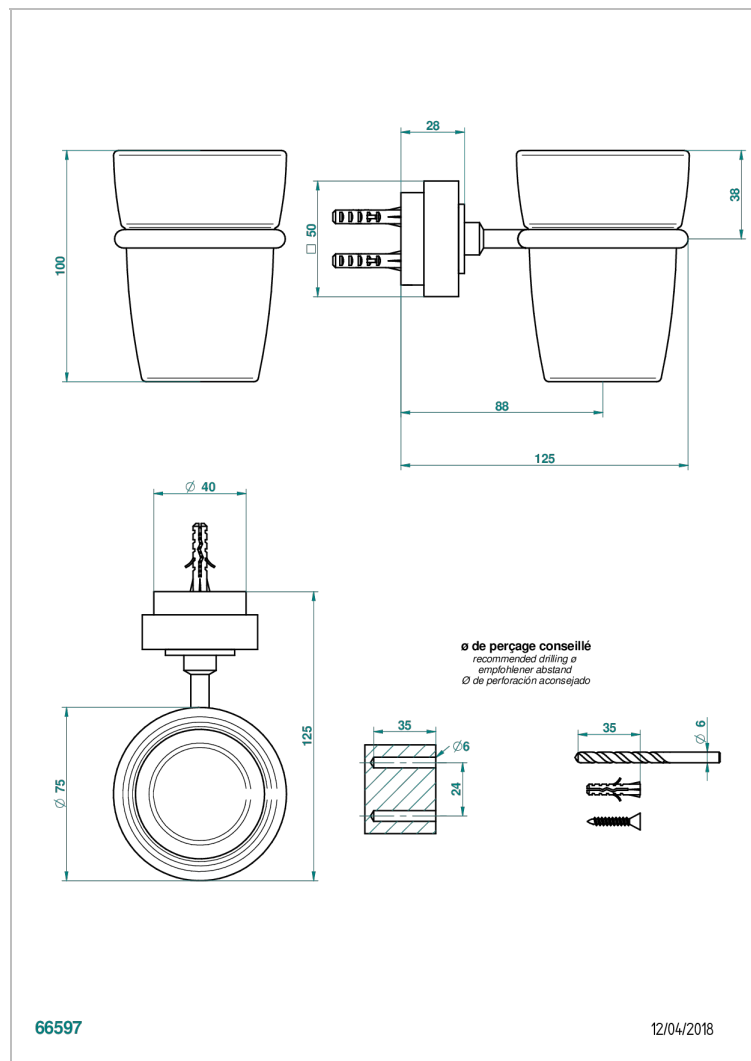

MONTAIGNE VENUS WHITE MARBLE

G3V-536

Wall mounted glass tumbler and holder

CHARACTERISTIC

- Montaigne Venus white marble
- Wall mounted glass tumbler and holder

AVAILABLE FINITIONS

Antique nickel - H28
Black ceram - D30
Blush PVD - H62
Brass color PVD - H49
Brown bronze color PVD - F33
Gold color PVD - H52