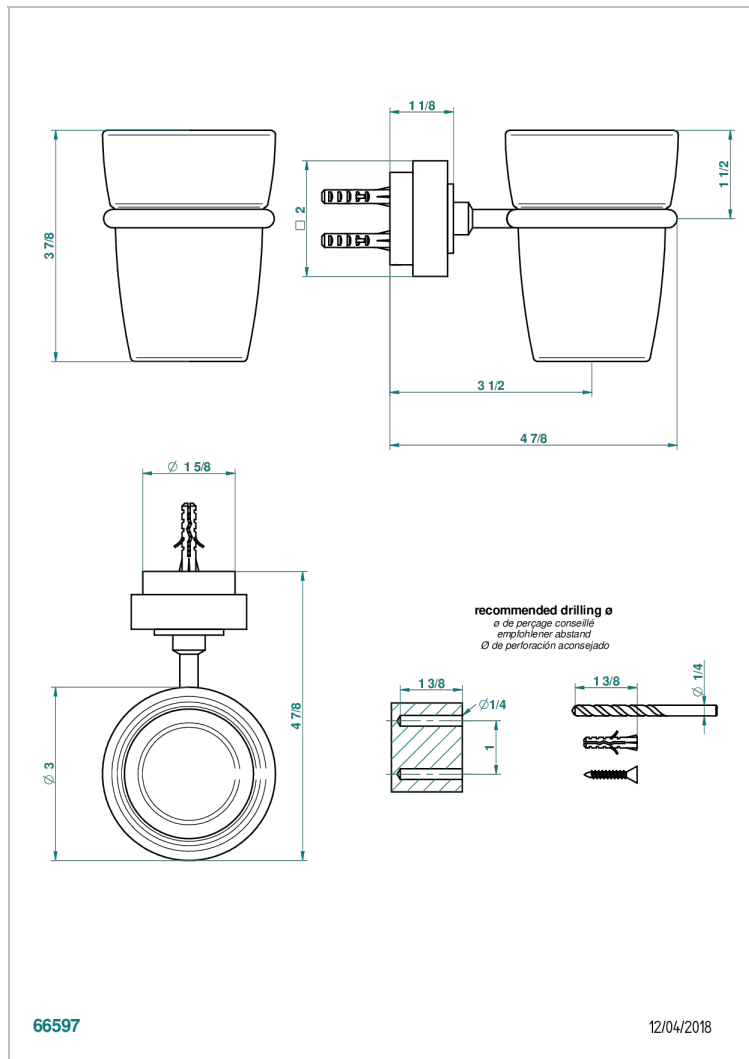

# MONTAIGNE VENUS WHITE MARBLE

G3V-536

Wall mounted glass tumbler and holder

## CHARACTERISTIC

- Montaigne Venus white marble
- Wall mounted glass tumbler and holder