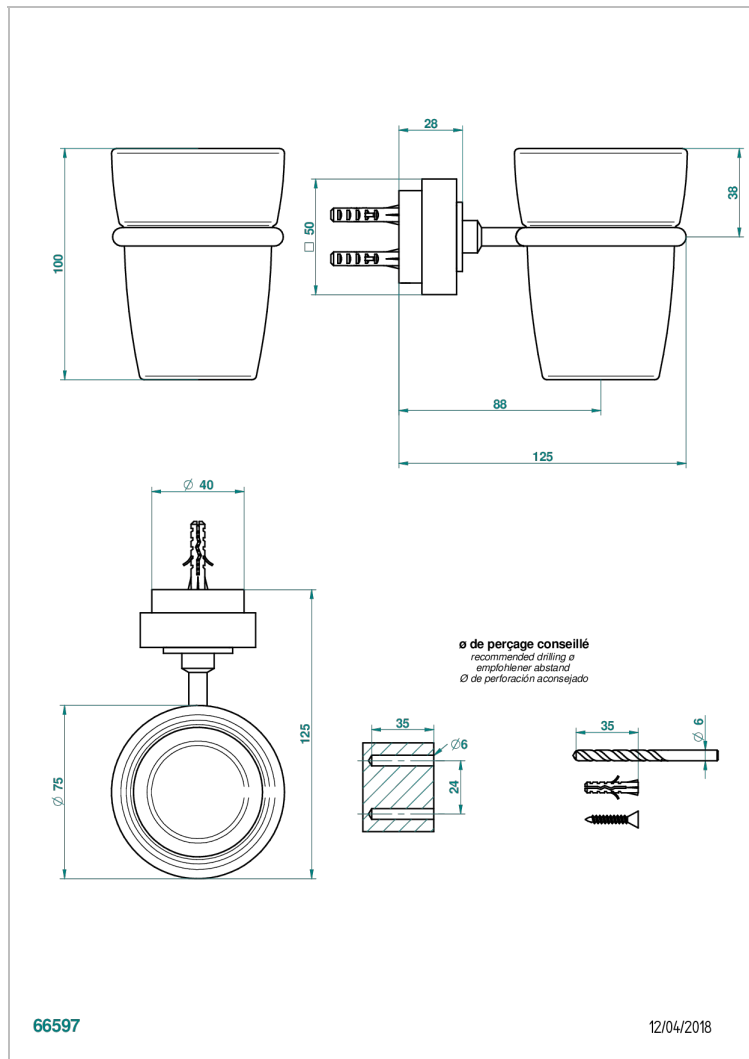

MONTAIGNE VENUS WHITE MARBLE

G3V-536

Wall mounted glass tumbler and holder

CHARACTERISTIC

- Montaigne Vénus white marble
- Wall mounted glass tumbler and holder

AVAILABLE FINITIONS

Antique nickel - H28
Black ceram - D30
Blush PVD - H62
Brass color PVD - H49
Brown bronze color PVD - F33
Gold color PVD - H52