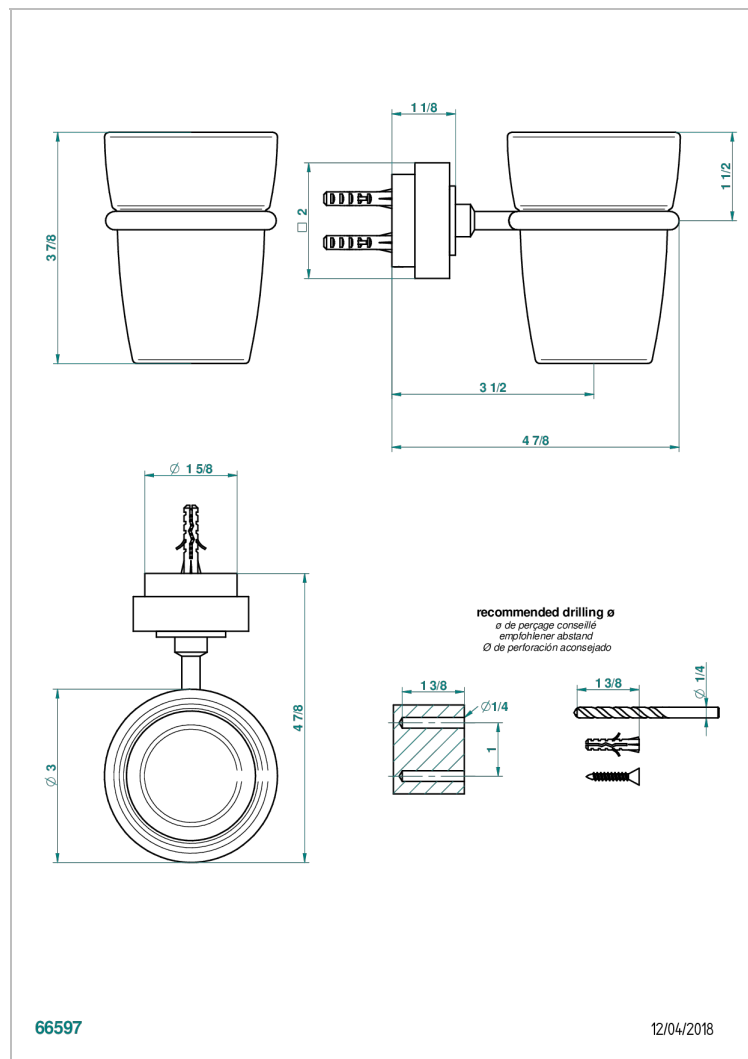

MONTAIGNE VENUS WHITE MARBLE

G3V-536

Wall mounted glass tumbler and holder

CHARACTERISTIC

- Montaigne Vénus white marble
- Wall mounted glass tumbler and holder

AVAILABLE FINITIONS

Antique nickel - H28
Black ceram - D30
Blush PVD - H62
Brass color PVD - H49
Brown bronze color PVD - F33
Gold color PVD - H52