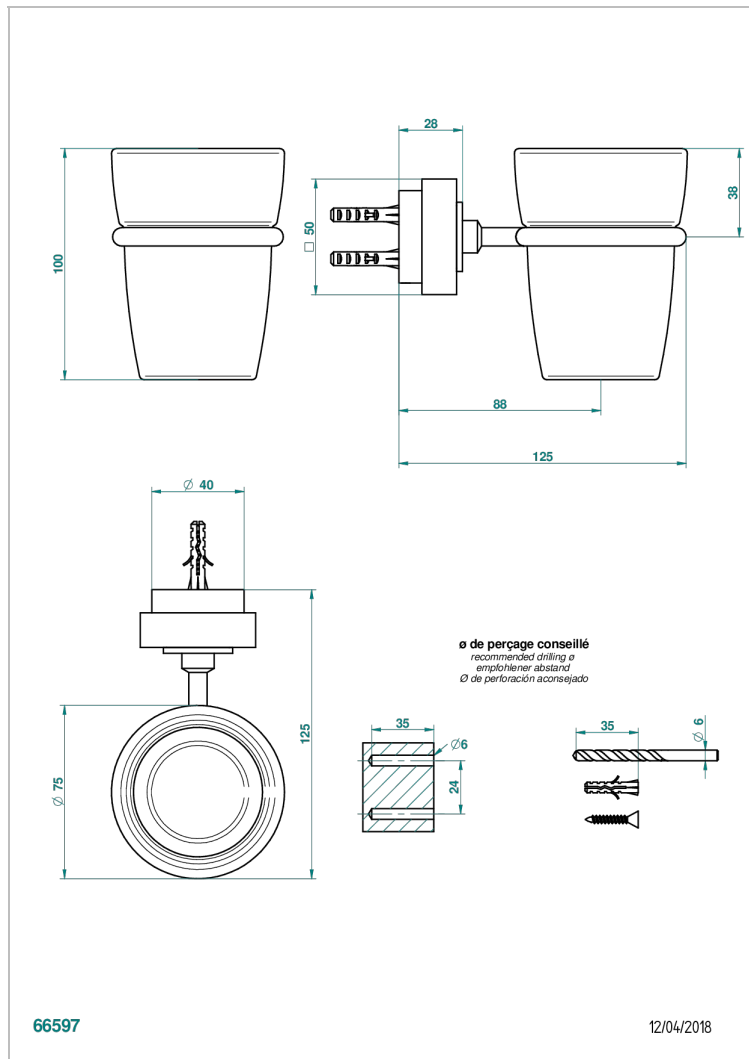

MONTAIGNE VENUS WHITE MARBLE

G3V-536

Wall mounted glass tumbler and holder

CHARACTERISTIC

- Montaigne Venus white marble
- Wall mounted glass tumbler and holder

AVAILABLE FINITIONS

Antique nickel - H28
Black ceram - D30
Blush PVD - H62
Brass color PVD - H49
Brown bronze color PVD - F33
Gold color PVD - H52