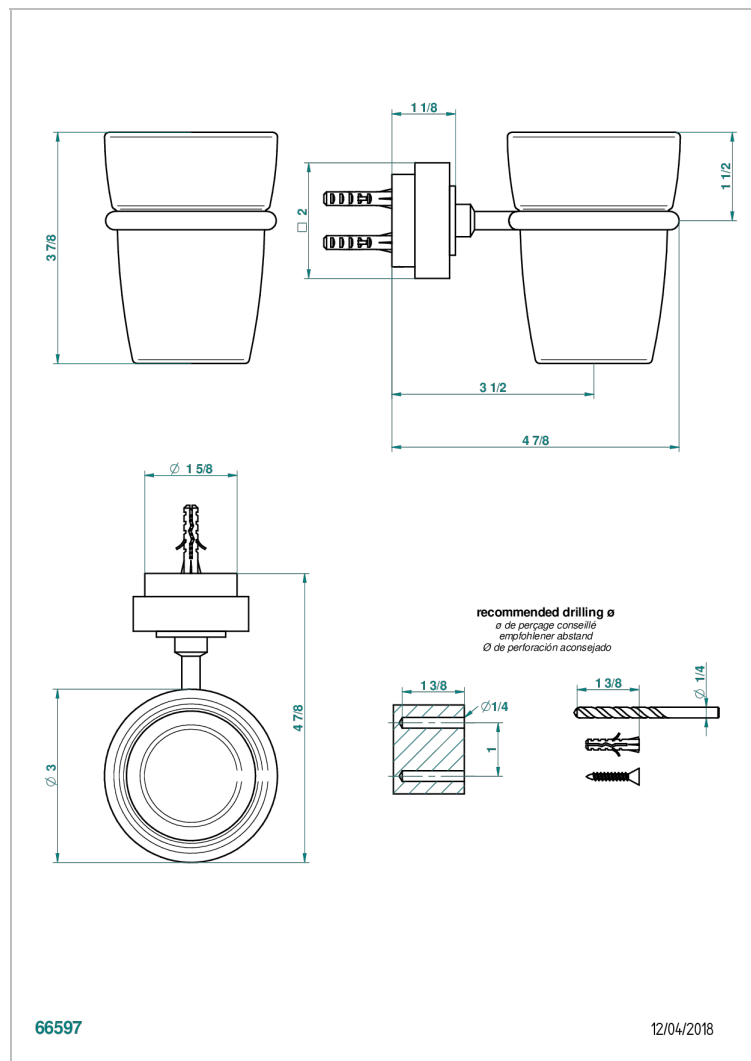

MONTAIGNE VENUS WHITE MARBLE

G3V-536

Wall mounted glass tumbler and holder

CHARACTERISTIC

- Montaigne Venus white marble
- Wall mounted glass tumbler and holder

AVAILABLE FINITIONS

Antique nickel - H28
 Black ceram - D30
 Blush PVD - H62
 Brass color PVD - H49
 Brown bronze color PVD - F33
 Gold color PVD - H52