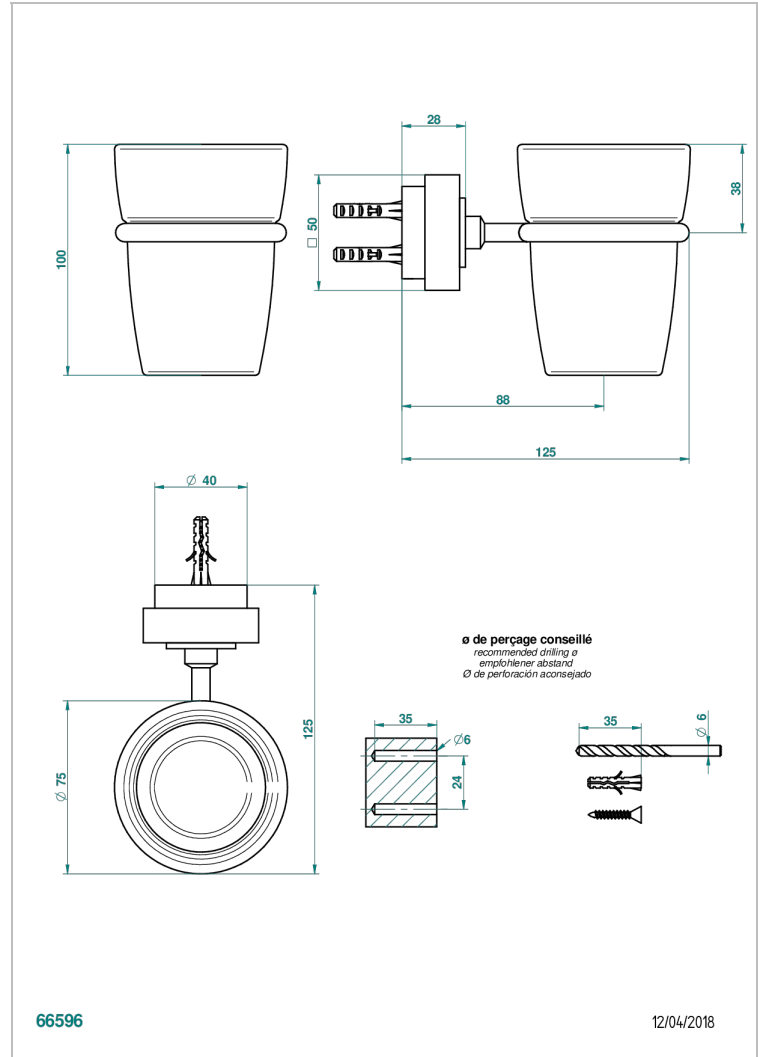

# MONTAIGNE LEONARDO GREY MARBLE WITH LEVER HANDLES

THG  
PARIS

G3U-536

壁挂式杯架，带杯子