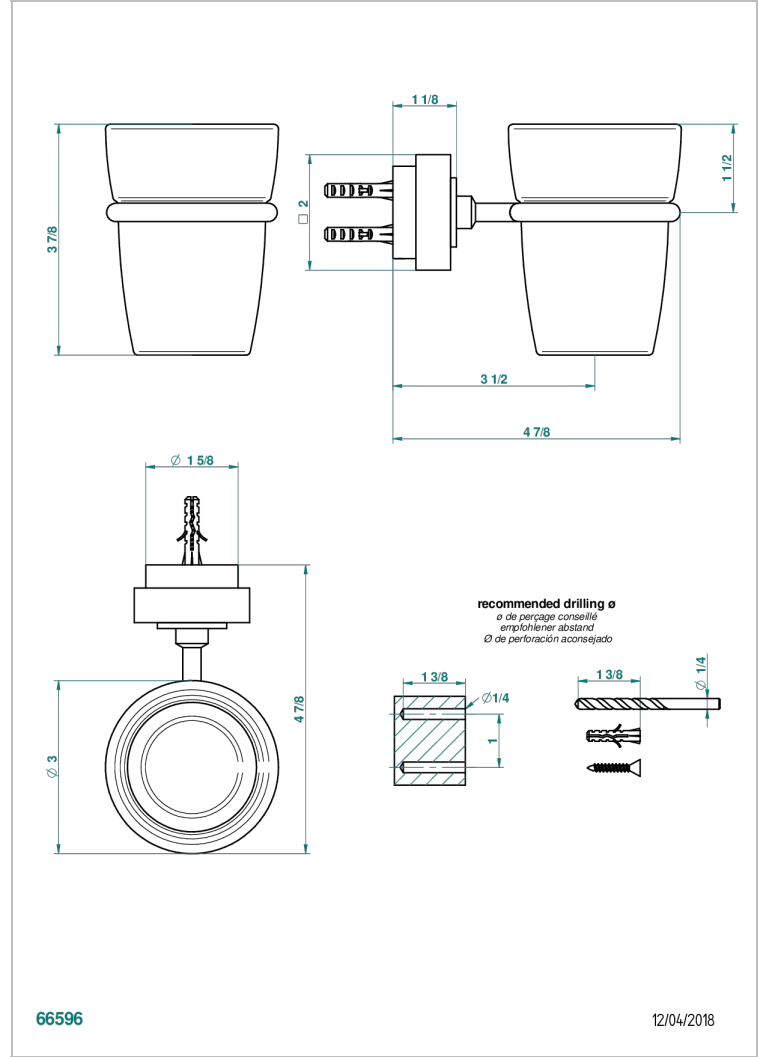

MONTAIGNE LEONARDO GREY MARBLE WITH LEVER HANDLES

THG[®]
PARIS

G3U-536

壁挂式杯架，带杯子

66596

12/04/2018

特色

- Montaigne Leonardo Grey marble with lever handles
- 壁挂式杯架，带杯子