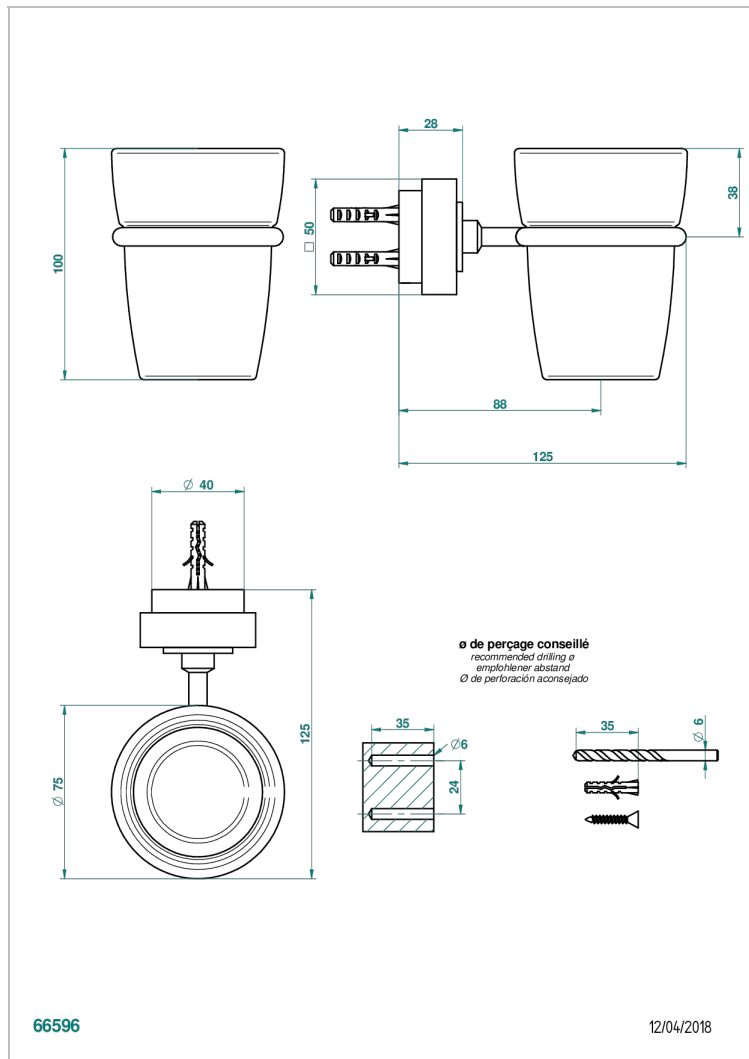

MONTAIGNE LEONARDO GREY MARBLE

G3T-536

Tumbler holder, wall mounted

CHARACTERISTIC

- Montaigne Leonardo Grey marble
- Tumbler holder, wall mounted

AVAILABLE FINITIONS

Black ceram - D30
Blush PVD - H62
Brass color PVD - H49
Brown bronze color PVD - F33
Chrome polished - A02
Chrome polished / gold polished - G02