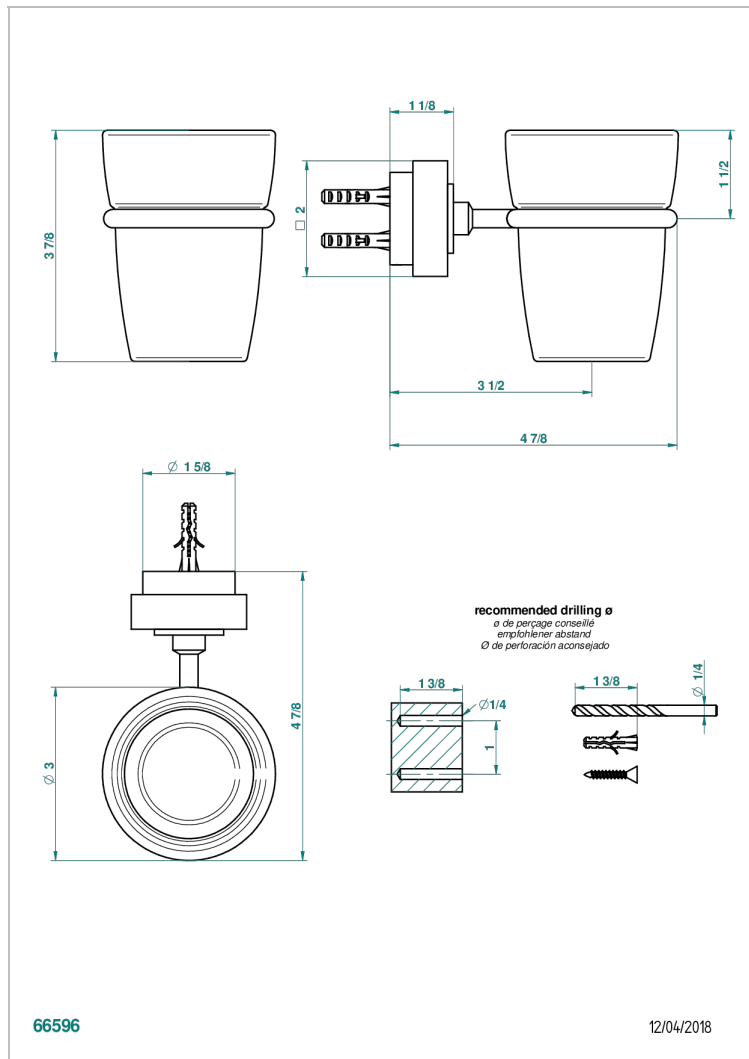

MONTAIGNE LEONARDO GREY MARBLE

G3T-536

Tumbler holder, wall mounted

CHARACTERISTIC

- Montaigne Leonardo Grey marble
- Tumbler holder, wall mounted

AVAILABLE FINITIONS

Black ceram - D30
Blush PVD - H62
Brass color PVD - H49
Brown bronze color PVD - F33
Chrome polished - A02
Chrome polished / gold polished - G02