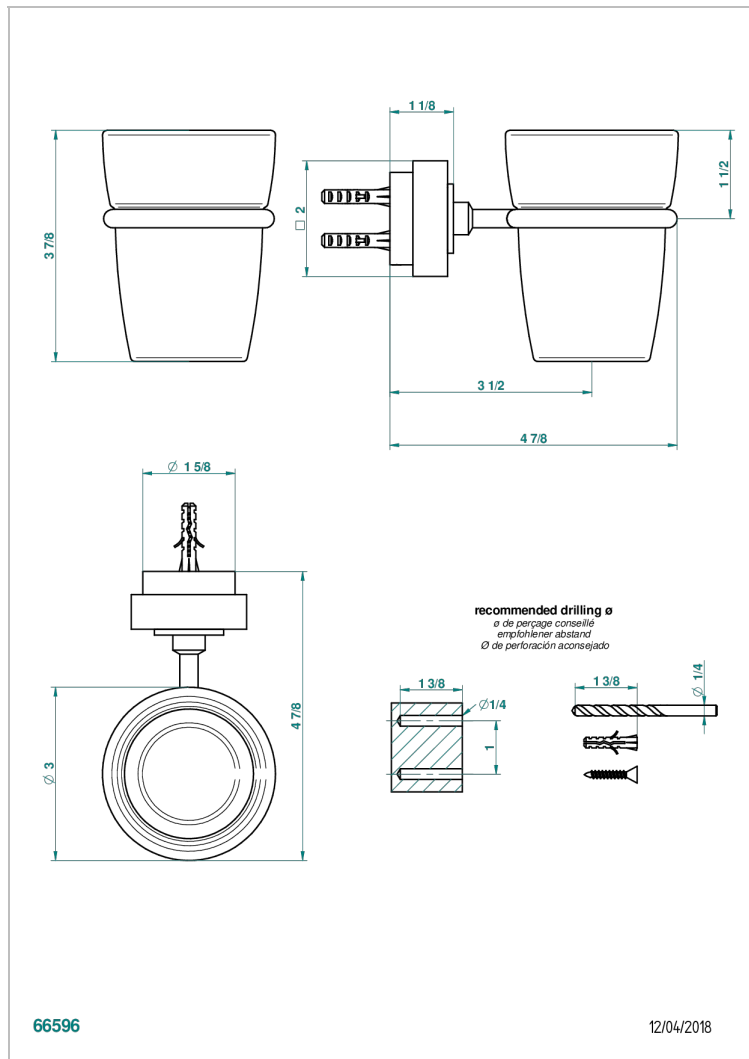

# MONTAIGNE LEONARDO GREY MARBLE

G3T-536

Wall mounted glass tumbler and holder