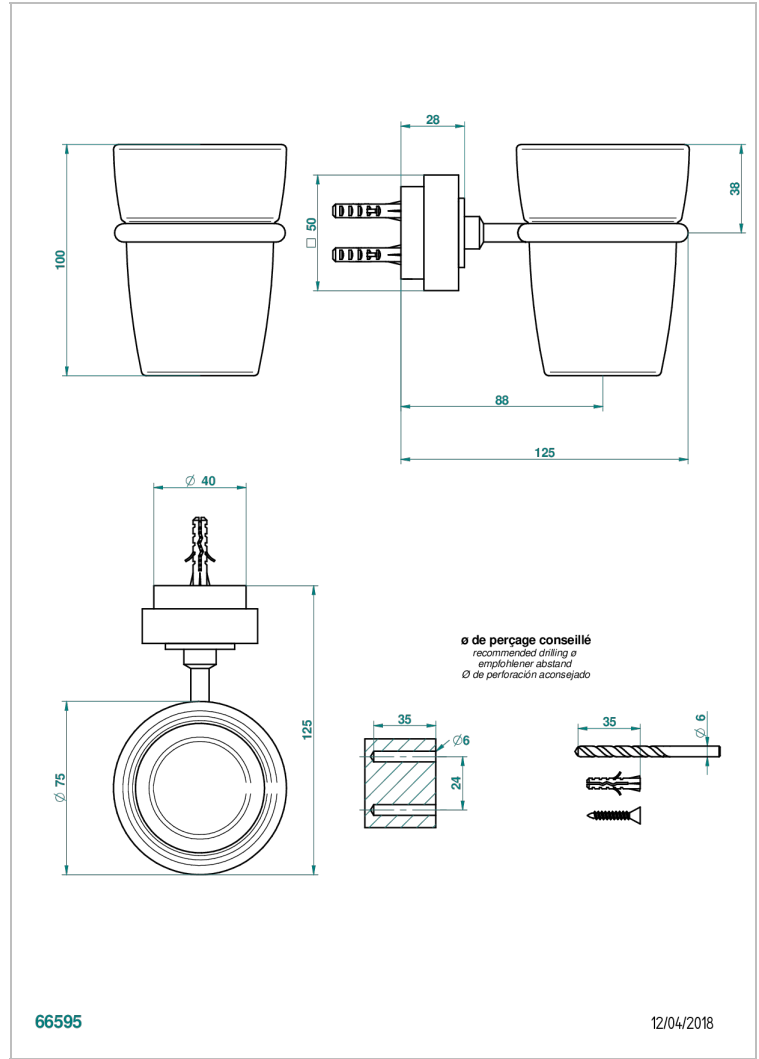

MONTAIGNE GRAND ANTIQUE MARBLE WITH LEVER

G3S-536

壁挂式杯架，带杯子

特色

- Montaigne Grand Antique marble with lever
- 壁挂式杯架，带杯子

可选饰面

Black ceram - D30
Blush PVD - H62
Graphite PVD - H64
Matt Umber PVD - H67
Matt blush PVD - H60
Matt graphite PVD - H65