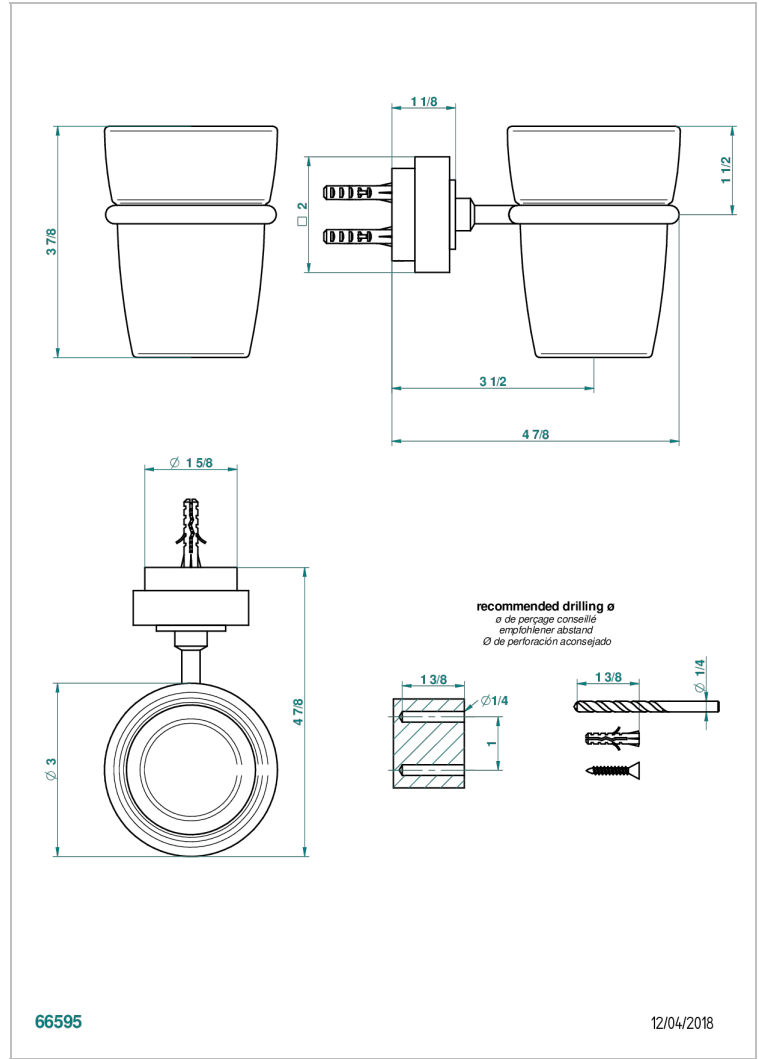

MONTAIGNE GRAND ANTIQUE MARBLE WITH LEVER

G3S-536

壁挂式杯架，带杯子

特色

- Montaigne Grand Antique marble with lever
- 壁挂式杯架，带杯子

可选饰面

Black ceram - D30
Blush PVD - H62
Graphite PVD - H64
Matt Umber PVD - H67
Matt blush PVD - H60
Matt graphite PVD - H65