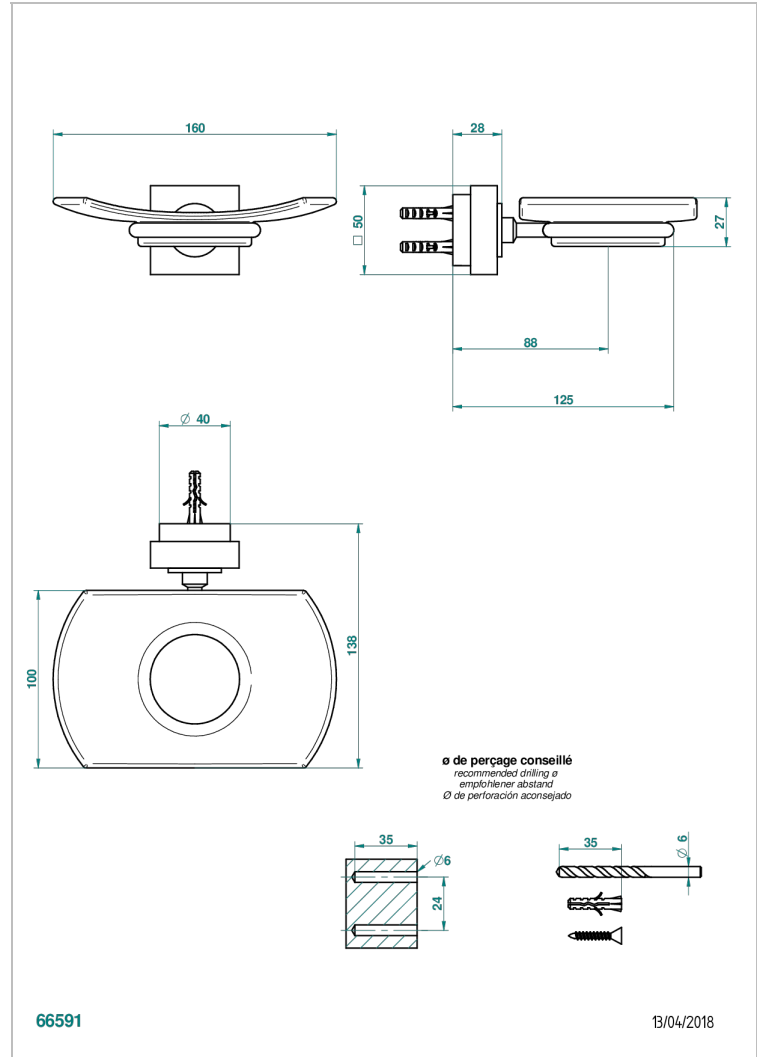

# MONTAIGNE VENUS WHITE MARBLE WITH LEVER HANDLES

G3W-500

Glass soap dish, wall mounted

## CHARACTERISTIC

- Montaigne Vénus white marble with lever handles
- Glass soap dish, wall mounted