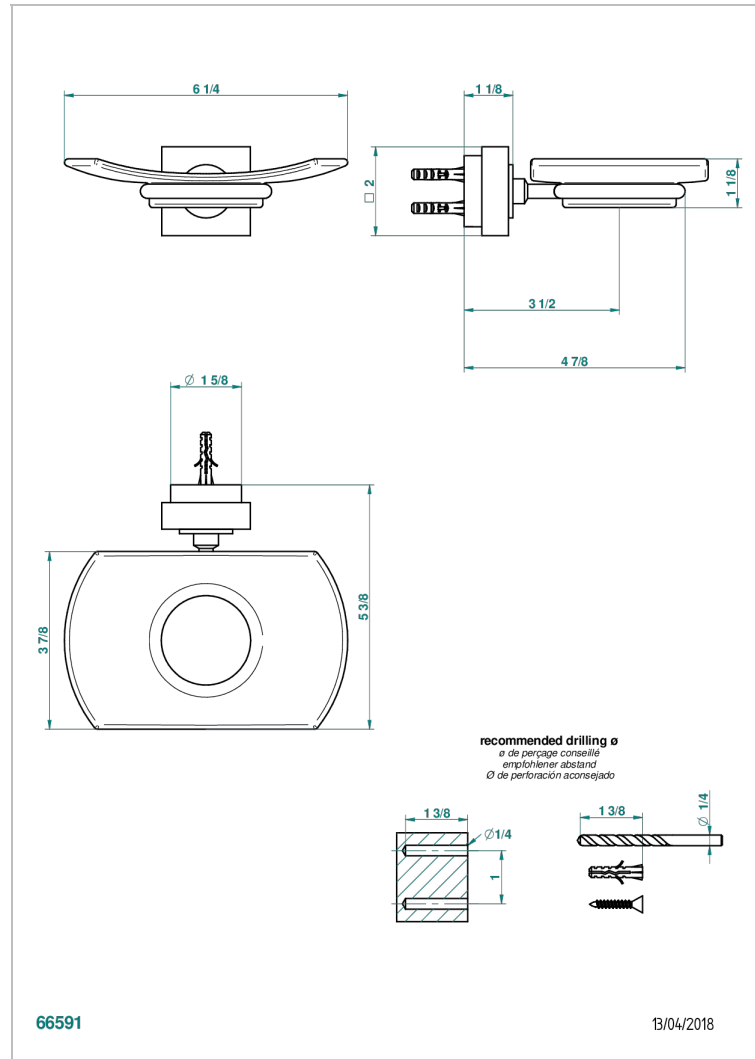

# MONTAIGNE VENUS WHITE MARBLE WITH LEVER HANDLES

G3W-500

Glass soap dish, wall mounted

## CHARACTERISTIC

- Montaigne Vénus white marble with lever handles
- Glass soap dish, wall mounted