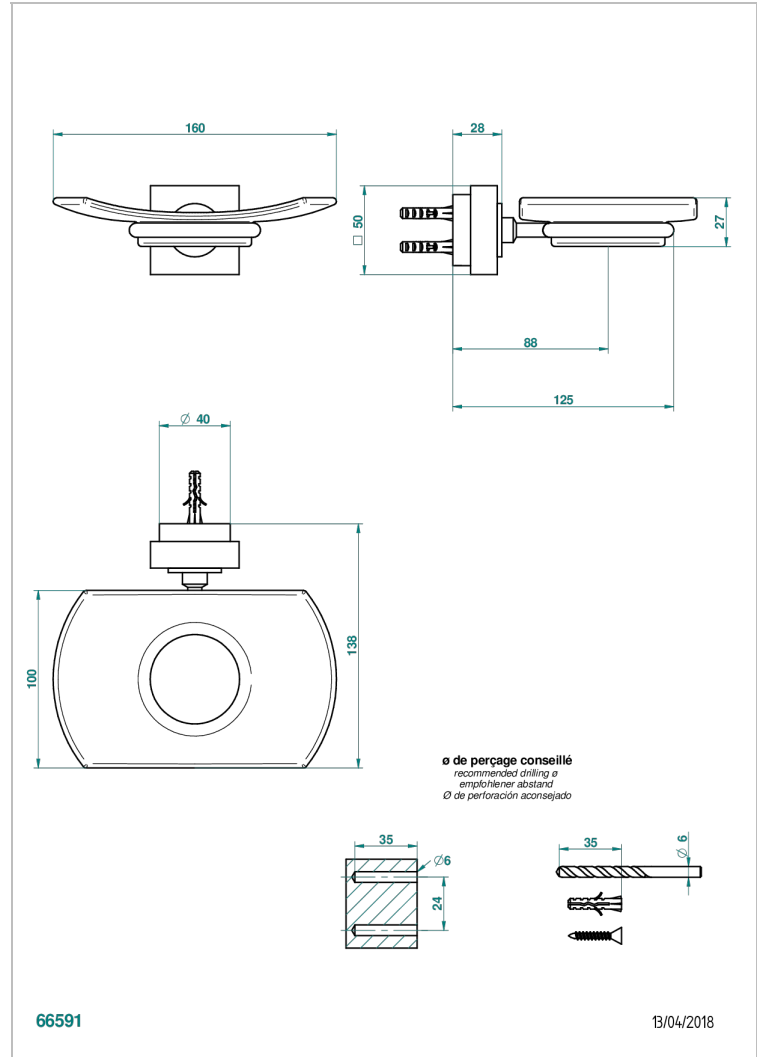

MONTAIGNE VENUS WHITE MARBLE WITH LEVER HANDLES

G3W-500

Wall mounted glass soap dish

CHARACTERISTIC

- Montaigne Venus white marble with lever handles
- Wall mounted glass soap dish

AVAILABLE FINITIONS

Antique nickel - H28
Black ceram - D30
Blush PVD - H62
Brass color PVD - H49
Brown bronze color PVD - F33
Gold color PVD - H52