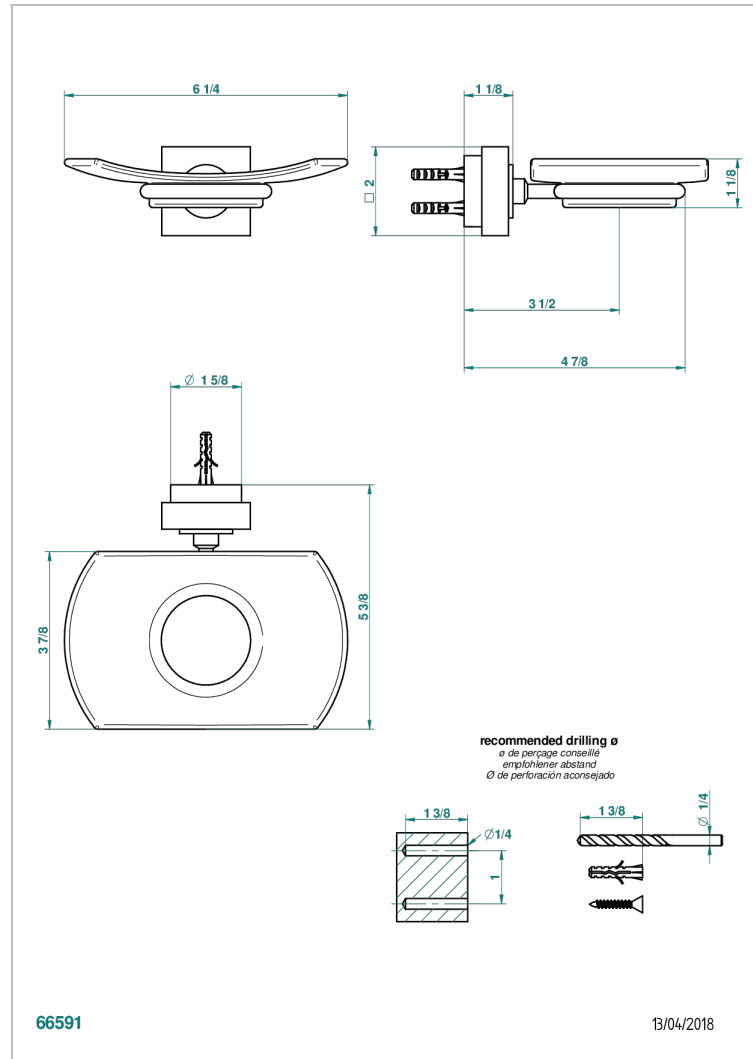

MONTAIGNE VENUS WHITE MARBLE WITH LEVER HANDLES

G3W-500

Wall mounted glass soap dish

CHARACTERISTIC

- Montaigne Venus white marble with lever handles
- Wall mounted glass soap dish

AVAILABLE FINITIONS

Antique nickel - H28
Black ceram - D30
Blush PVD - H62
Brass color PVD - H49
Brown bronze color PVD - F33
Gold color PVD - H52